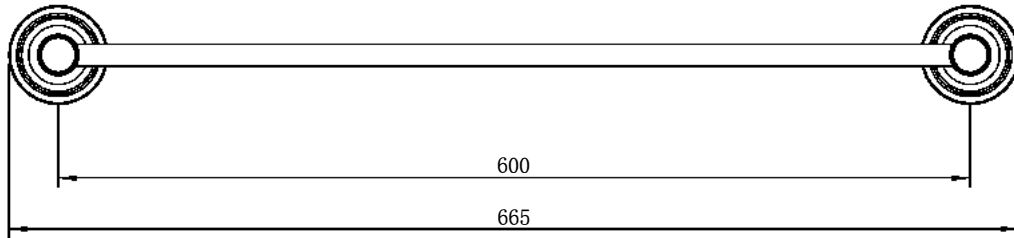

Finishes
Product Type
Guarantee

Chrome plated
Contemporary
12 years against manufacturing faults (2 Years on serviceable parts).

The information contained on this page was correct at date of issue. Fitting dimensions are provided as a guide only. Some variation may occur due to manufacturing tolerances. We pursue a policy of continuing improvement in design and performance of our products and so reserve the right to change specifications without prior notice.