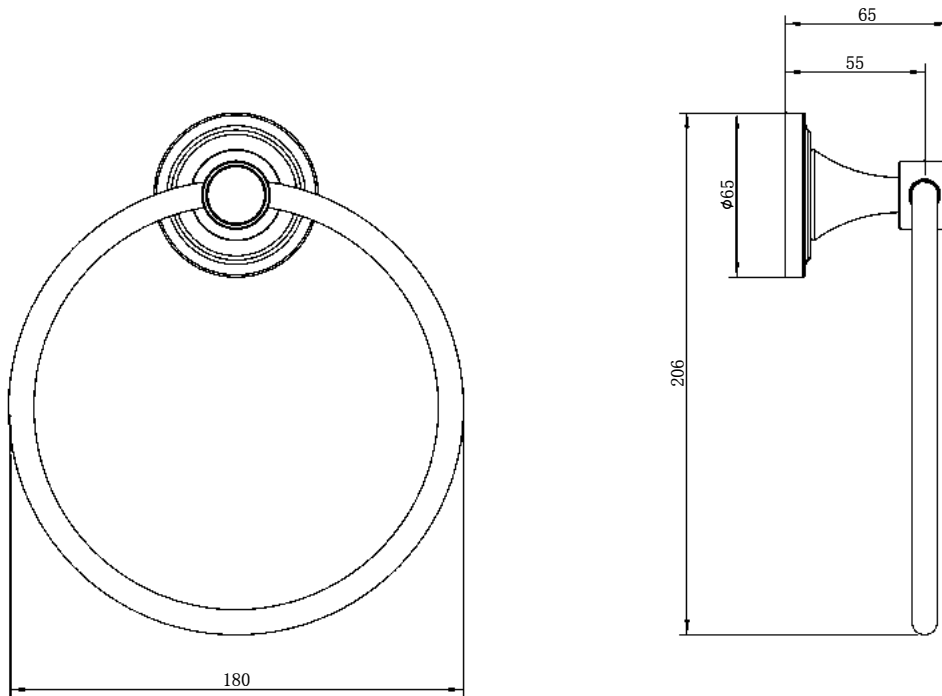

Finishes
Product Type
Guarantee

Chrome plated
Contemporary
12 years against manufacturing faults (2 Years on serviceable parts).

The information contained on this page was correct at date of issue. Fitting dimensions are provided as a guide only. Some variation may occur due to manufacturing tolerances. We pursue a policy of continuing improvement in design and performance of our products and so reserve the right to change specifications without prior notice.