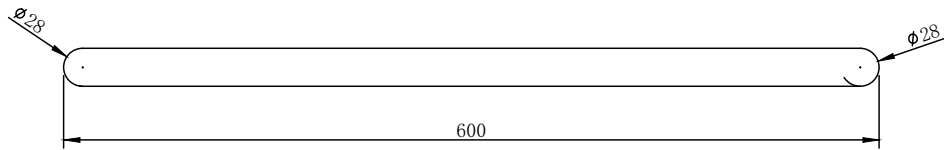

Construction
Finishes
Product Type
Guarantee

Brass
Chrome plated
Contemporary
12 years against manufacturing faults (2 Years on serviceable parts).

The information contained on this page was correct at date of issue. Fitting dimensions are provided as a guide only. Some variation may occur due to manufacturing tolerances. We pursue a policy of continuing improvement in design and performance of our products and so reserve the right to change specifications without prior notice.