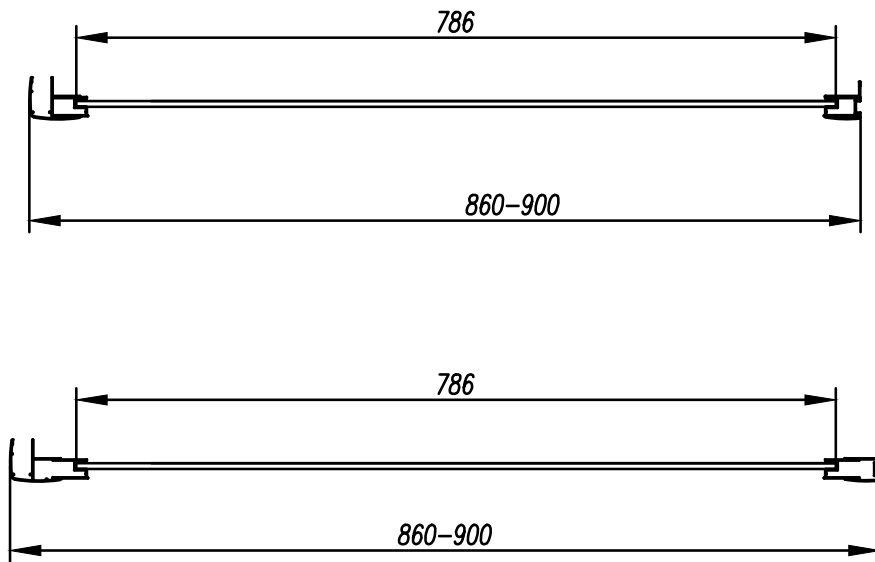

**Size (mm) - 900**

Lifetime Guarantee (Subject to within Terms and Conditions)

- **6mm** Toughened Safety Glass to EN12150 and CE Approved
- MYSHIELD Easy Clean Glass and Chrome Profiles
- 1900mm Height
- Extension Profile Available - Extra 40mm