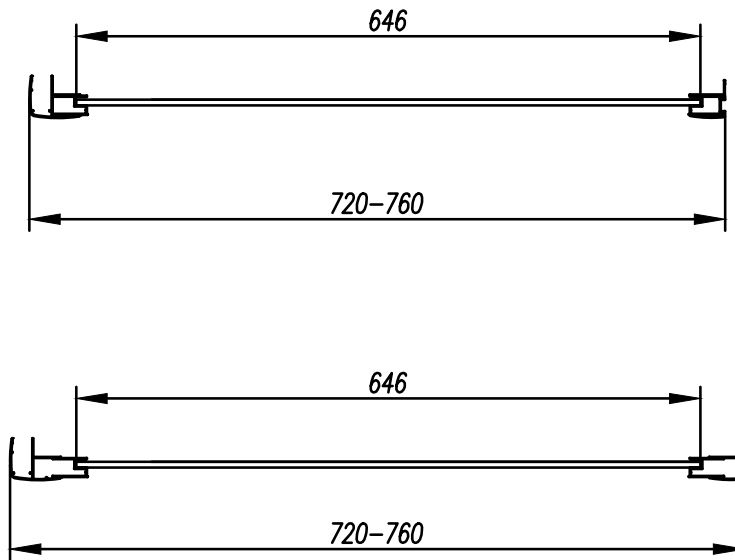

Size (mm) - 760

Lifetime Guarantee (Subject to within Terms and Conditions)

- **6mm** Toughened Safety Glass to EN12150 and CE Approved
- MYSHIELD Easy Clean Glass and Chrome Profiles
- 1900mm Height
- Extension Profile Available - Extra 40mm