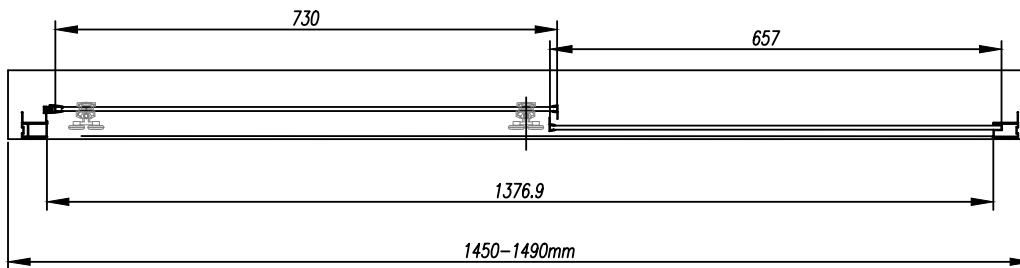

Size (mm) - 1500

Lifetime Guarantee (Subject to within Terms and Conditions)

- **6mm** Toughened Safety Glass to EN12150 and CE Approved
- MYSHIELD Easy Clean Glass and Chrome Profiles
- Strong Magnetic Closing with Easy Clean click out Rollers
- Reversible Doors & Easy to Install
- 1900mm Height
- Extension Profile Available - Extra 40mm
- **Double Rollers Top & Bottom**
- Chrome Polished Handles