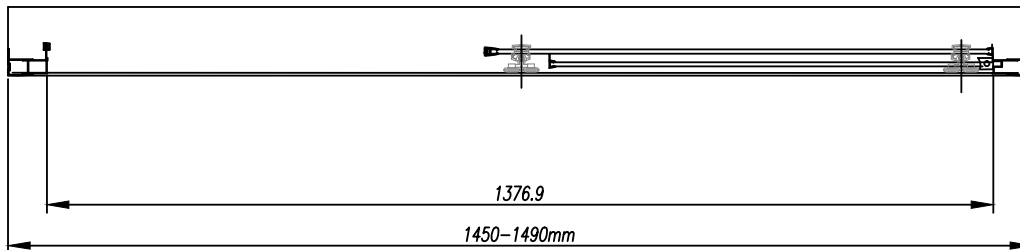

Size (mm) - 1500

Lifetime Guarantee (Subject to within Terms and Conditions)

- **6mm** Toughened Safety Glass to EN12150 and CE Approved
- MYSHIELD Easy Clean Glass and Chrome Profiles
- Strong Magnetic Closing with Easy Clean click out Rollers
- Reversible Doors & Easy to Install
- 1900mm Height
- Extension Profile Available - Extra 40mm
- **Double Rollers Top & Bottom**
- Chrome Polished Handles