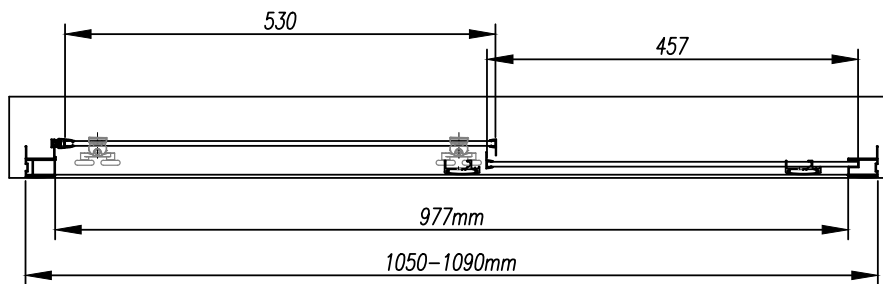

Size (mm) - 1100

Lifetime Guarantee (Subject to within Terms and Conditions)

- **6mm** Toughened Safety Glass to EN12150 and CE Approved
- MYSHIELD Easy Clean Glass and Chrome Profiles
- Strong Magnetic Closing with Easy Clean click out Rollers
- Reversible Doors & Easy to Install
- 1900mm Height
- Extension Profile Available - Extra 40mm
- **Double Rollers Top & Bottom**
- Chrome Polished Handles

The information contained on this page was correct at date of issue. Fitting dimensions are provided as a guide only. Some variation may occur due to manufacturing tolerances. We pursue a policy of continuing improvement in design and performance of our products and so reserve the right to change specifications without prior notice.