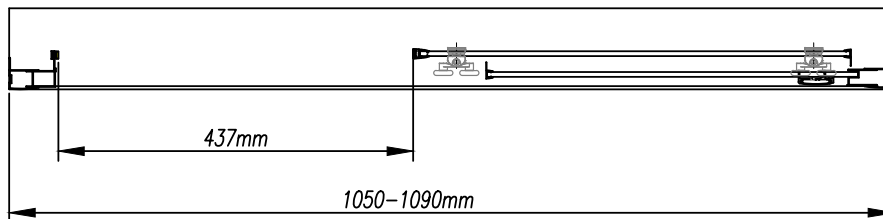

Size (mm) - 1100

Lifetime Guarantee (Subject to within Terms and Conditions)

- **6mm** Toughened Safety Glass to EN12150 and CE Approved
- MYSHIELD Easy Clean Glass and Chrome Profiles
- Strong Magnetic Closing with Easy Clean click out Rollers
- Reversible Doors & Easy to Install
- 1900mm Height
- Extension Profile Available - Extra 40mm
- **Double Rollers Top & Bottom**
- Chrome Polished Handles

The information contained on this page was correct at date of issue. Fitting dimensions are provided as a guide only. Some variation may occur due to manufacturing tolerances. We pursue a policy of continuing improvement in design and performance of our products and so reserve the right to change specifications without prior notice.