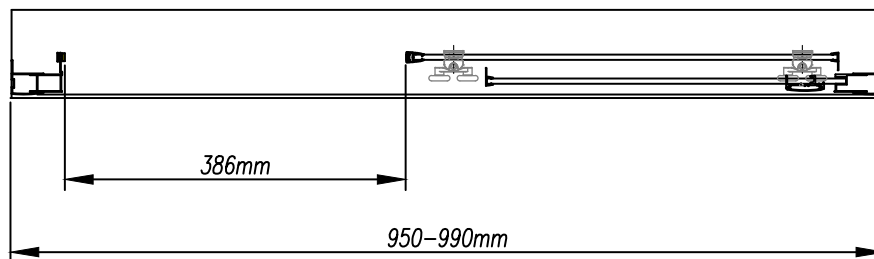

Size (mm) - 1000

Lifetime Guarantee (Subject to within Terms and Conditions)

- **6mm** Toughened Safety Glass to EN12150 and CE Approved
- MYSHIELD Easy Clean Glass and Chrome Profiles
- Strong Magnetic Closing with Easy Clean click out Rollers
- Reversible Doors & Easy to Install
- 1900mm Height
- Extension Profile Available - Extra 40mm
- **Double Rollers Top & Bottom**
- Chrome Polished Handles

The information contained on this page was correct at date of issue. Fitting dimensions are provided as a guide only. Some variation may occur due to manufacturing tolerances. We pursue a policy of continuing improvement in design and performance of our products and so reserve the right to change specifications without prior notice.