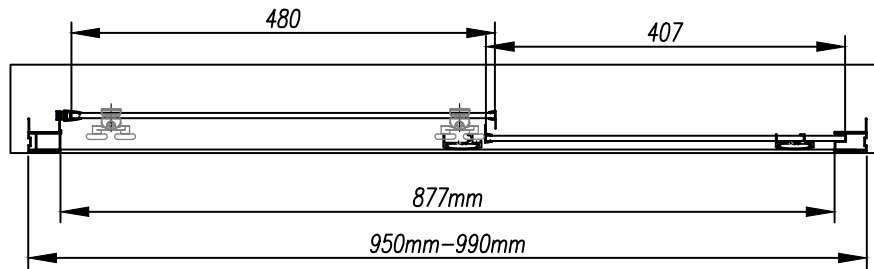

Size (mm) - 1000

Lifetime Guarantee (Subject to within Terms and Conditions)

- **6mm** Toughened Safety Glass to EN12150 and CE Approved
- MYSHIELD Easy Clean Glass and Chrome Profiles
- Strong Magnetic Closing with Easy Clean click out Rollers
- Reversible Doors & Easy to Install
- 1900mm Height
- Extension Profile Available - Extra 40mm
- **Double Rollers Top & Bottom**
- Chrome Polished Handles

The information contained on this page was correct at date of issue. Fitting dimensions are provided as a guide only. Some variation may occur due to manufacturing tolerances. We pursue a policy of continuing improvement in design and performance of our products and so reserve the right to change specifications without prior notice.