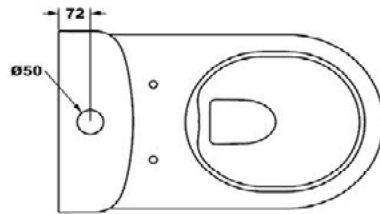

**SIZE:** H 835 x W 375 x D 615mm

**MATERIAL:** Ceramic

**COLOUR/FINISH:** White Gloss

**FITTINGS:** Geberit Dual Flush Fittings

**FLUSH VOLUMES:** 4/6L

SHORT  
PROJECTION  
RIMLESS  
FLUSHING

Semi Comfort Height - 430mm