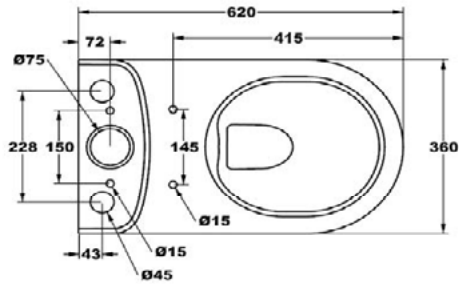

**SIZE:** H 835 x W 375 x D 615mm

**MATERIAL:** Ceramic

**COLOUR/FINISH:** White Gloss

**FITTINGS:** Geberit Dual Flush Fittings

**FLUSH VOLUMES:** 4/6L

SHORT  
PROJECTION  
RIMLESS  
FLUSHING

Semi Comfort Height - 430mm

The information contained on this page was correct at date of issue. Fitting dimensions are provided as a guide only. Some variation may occur due to manufacturing tolerances. We pursue a policy of continuing improvement in design and performance of our products and so reserve the right to change specifications without prior notice.