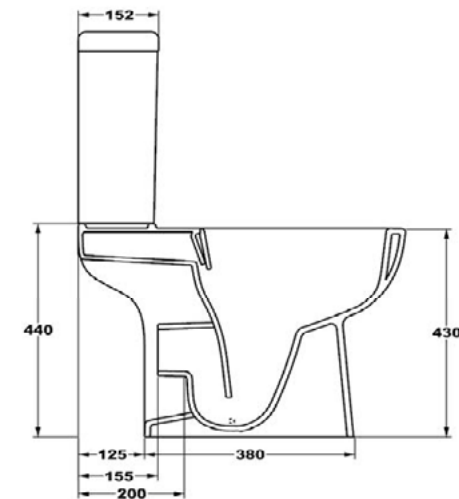

**SIZE:** H 835 x W 375 x D 615mm

**MATERIAL:** Ceramic

**COLOUR/FINISH:** White Gloss

**FITTINGS:** Geberit Dual Flush Fittings

**FLUSH VOLUMES:** 4/6L

SHORT  
PROJECTION  
RIMLESS  
FLUSHING

Semi Comfort Height - 430mm

The information contained on this page was correct at date of issue. Fitting dimensions are provided as a guide only. Some variation may occur due to manufacturing tolerances. We pursue a policy of continuing improvement in design and performance of our products and so reserve the right to change specifications without prior notice.