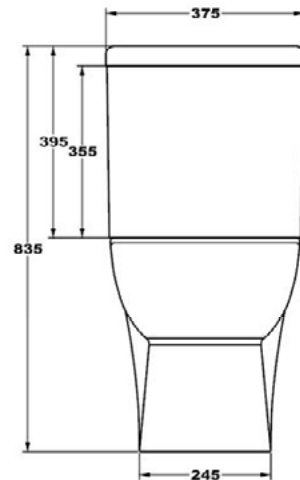

**SIZE:** H 835 x W 375 x D 615mm

**MATERIAL:** Ceramic

**COLOUR/FINISH:** White Gloss

**FITTINGS:** Geberit Dual Flush Fittings

**FLUSH VOLUMES:** 4/6L

SHORT  
PROJECTION  
RIMLESS  
FLUSHING

Semi Comfort Height - 430mm

The information contained on this page was correct at date of issue. Fitting dimensions are provided as a guide only. Some variation may occur due to manufacturing tolerances. We pursue a policy of continuing improvement in design and performance of our products and so reserve the right to change specifications without prior notice.