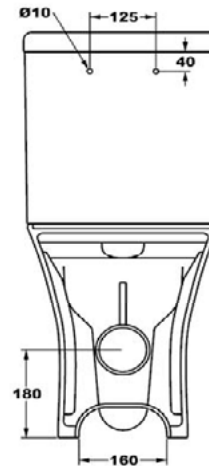

**SIZE:** H 835 x W 375 x D 615mm

**MATERIAL:** Ceramic

**COLOUR/FINISH:** White Gloss

**FITTINGS:** Geberit Dual Flush Fittings

**FLUSH VOLUMES:** 4/6L

SHORT  
PROJECTION  
RIMLESS  
FLUSHING

Semi Comfort Height - 430mm

The information contained on this page was correct at date of issue. Fitting dimensions are provided as a guide only. Some variation may occur due to manufacturing tolerances. We pursue a policy of continuing improvement in design and performance of our products and so reserve the right to change specifications without prior notice.