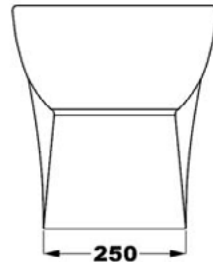

SIZE: H 430 x W 360 x D 500mm

MATERIAL: Ceramic

COLOUR/FINISH: White Gloss

(For use with Furniture)

The information contained on this page was correct at date of issue. Fitting dimensions are provided as a guide only. Some variation may occur due to manufacturing tolerances. We pursue a policy of continuing improvement in design and performance of our products and so reserve the right to change specifications without prior notice.