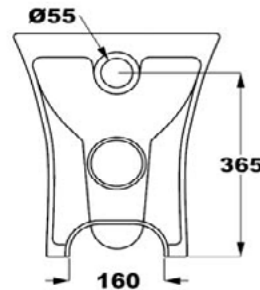

SIZE: H 430 x W 360 x D 500mm

MATERIAL: Ceramic

COLOUR/FINISH: White Gloss

(For use with Furniture)

The information contained on this page was correct at date of issue. Fitting dimensions are provided as a guide only. Some variation may occur due to manufacturing tolerances. We pursue a policy of continuing improvement in design and performance of our products and so reserve the right to change specifications without prior notice.