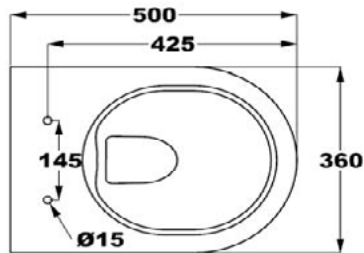

SIZE: H 430 x W 360 x D 500mm

MATERIAL: Ceramic

COLOUR/FINISH: White Gloss

(For use with Furniture)

The information contained on this page was correct at date of issue. Fitting dimensions are provided as a guide only. Some variation may occur due to manufacturing tolerances. We pursue a policy of continuing improvement in design and performance of our products and so reserve the right to change specifications without prior notice.