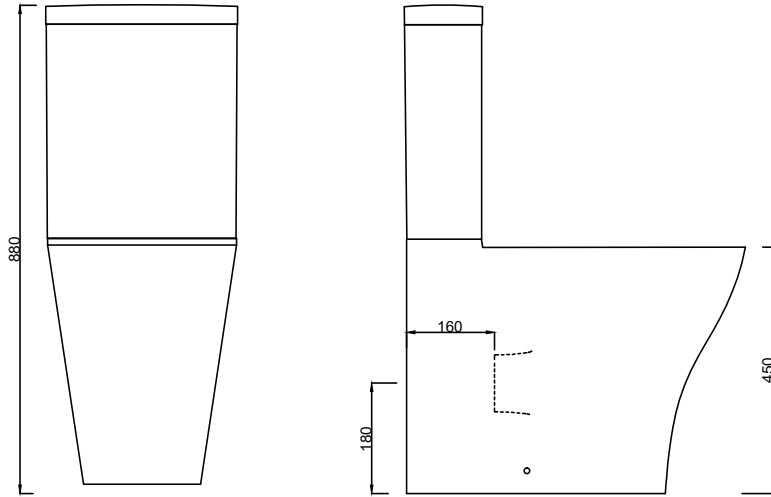

Brant Fully Enclosed Toilet Pan & Cistern

SIZE: H 880 x W 345 x D 615mm

MATERIAL: Ceramic

COLOUR/FINISH: White Gloss

FITTINGS: Dual Flush Fittings

SHORT
PROJECTION
RIMLESS
FLUSHING

The information contained on this page was correct at date of issue. Fitting dimensions are provided as a guide only. Some variation may occur due to manufacturing tolerances. We pursue a policy of continuing improvement in design and performance of our products and so reserve the right to change specifications without prior notice.