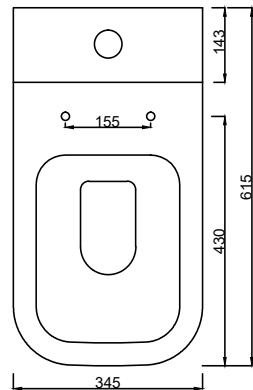

Brant Fully Enclosed Toilet Pan & Cistern

SIZE: H 880 x W 345 x D 615mm

MATERIAL: Ceramic

COLOUR/FINISH: White Gloss

FITTINGS: Dual Flush Fittings

SHORT
PROJECTION
RIMLESS
FLUSHING

The information contained on this page was correct at date of issue. Fitting dimensions are provided as a guide only. Some variation may occur due to manufacturing tolerances. We pursue a policy of continuing improvement in design and performance of our products and so reserve the right to change specifications without prior notice.