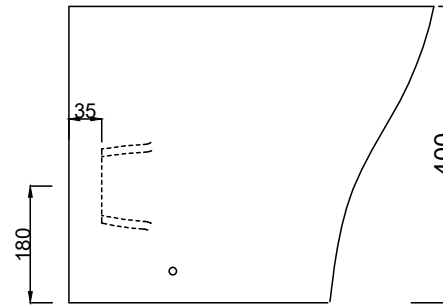

SIZE: H 400 x W 345 x D 500mm

MATERIAL: Ceramic

COLOUR/FINISH: White Gloss

(For use with Furniture)

The information contained on this page was correct at date of issue. Fitting dimensions are provided as a guide only. Some variation may occur due to manufacturing tolerances. We pursue a policy of continuing improvement in design and performance of our products and so reserve the right to change specifications without prior notice.