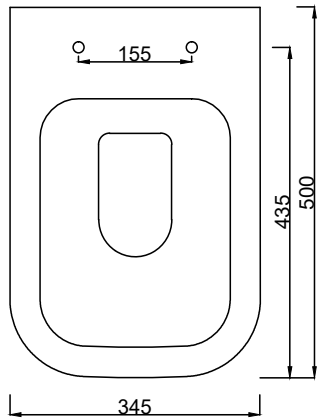

SIZE: H 400 x W 345 x D 500mm

MATERIAL: Ceramic

COLOUR/FINISH: White Gloss

(For use with Furniture)

The information contained on this page was correct at date of issue. Fitting dimensions are provided as a guide only. Some variation may occur due to manufacturing tolerances. We pursue a policy of continuing improvement in design and performance of our products and so reserve the right to change specifications without prior notice.