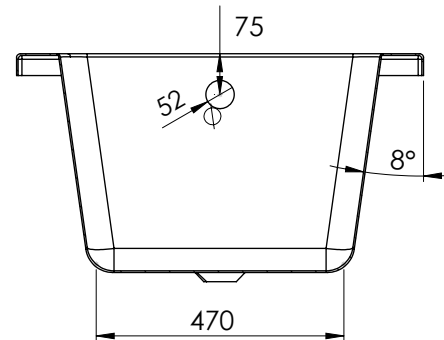

Size: L 1700 x W 750 x H 400mm

Water Capacity: 180L

Can Be Drilled For Tap Holes

The information contained on this page was correct at date of issue. Fitting dimensions are provided as a guide only. We pursue a policy of continuing improvement in design and performance of our products and so reserve the right to change specifications without prior notice.