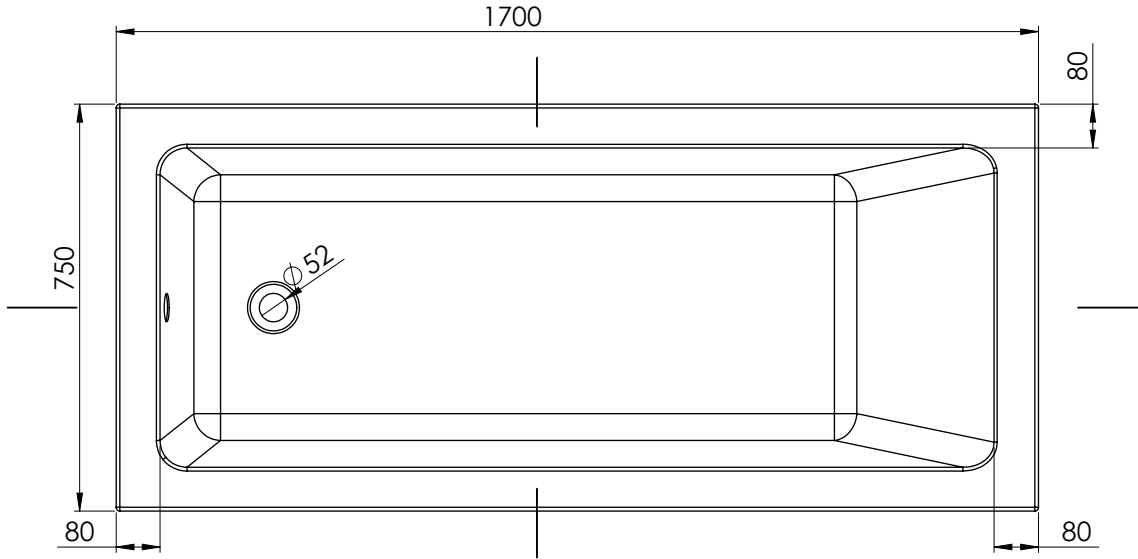

Size: L 1700 x W 750 x H 400mm

Water Capacity: 180L

Can Be Drilled For Tap Holes

The information contained on this page was correct at date of issue. Fitting dimensions are provided as a guide only. We pursue a policy of continuing improvement in design and performance of our products and so reserve the right to change specifications without prior notice.