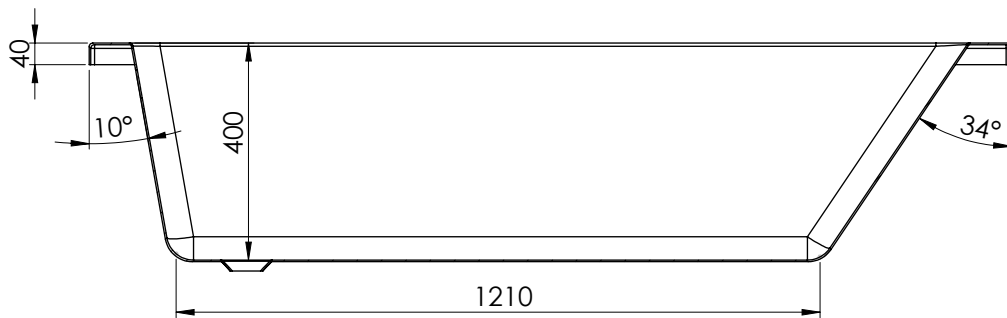

Size: L 1700 x W 750 x H 400mm

Water Capacity: 180L

Can Be Drilled For Tap Holes

The information contained on this page was correct at date of issue. Fitting dimensions are provided as a guide only. We pursue a policy of continuing improvement in design and performance of our products and so reserve the right to change specifications without prior notice.