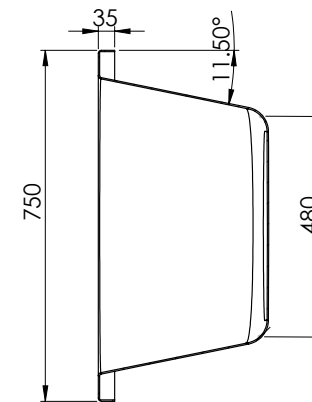

Size: L 1700 x W 750 x H 370mm

Water Capacity: 171L

Can Be Drilled For Tap Holes

The information contained on this page was correct at date of issue. Fitting dimensions are provided as a guide only. We pursue a policy of continuing improvement in design and performance of our products and so reserve the right to change specifications without prior notice.