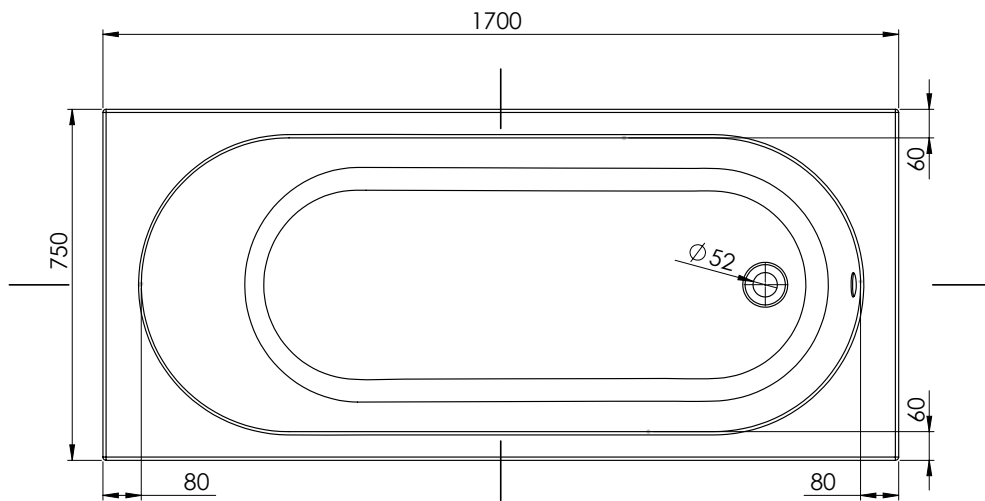

Size: L 1700 x W 750 x H 370mm

Water Capacity: 171L

Can Be Drilled For Tap Holes

The information contained on this page was correct at date of issue. Fitting dimensions are provided as a guide only. We pursue a policy of continuing improvement in design and performance of our products and so reserve the right to change specifications without prior notice.