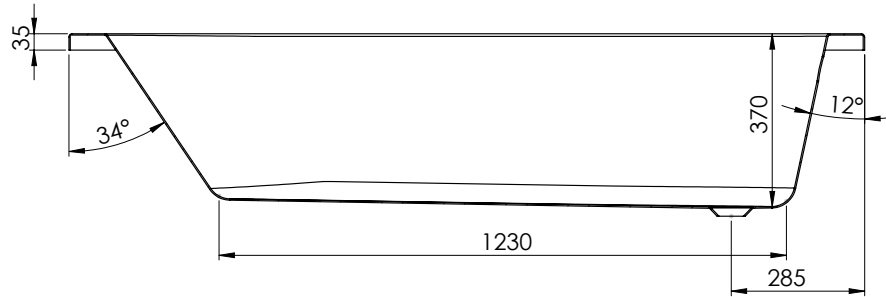

Size: L 1700 x W 750 x H 370mm

Water Capacity: 171L

Can Be Drilled For Tap Holes

The information contained on this page was correct at date of issue. Fitting dimensions are provided as a guide only. We pursue a policy of continuing improvement in design and performance of our products and so reserve the right to change specifications without prior notice.