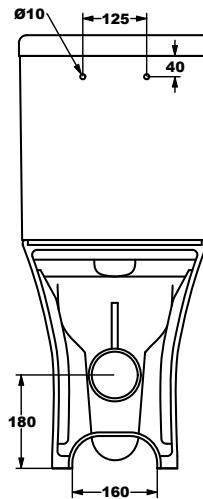

SIZE: H 835 x W 375 x D 615mm

MATERIAL: Ceramic

COLOUR/FINISH: White Gloss

FITTINGS: Geberit Dual Flush Fittings

FLUSH VOLUMES: 4/6L

The information contained on this page was correct at date of issue. Fitting dimensions are provided as a guide only. Some variation may occur due to manufacturing tolerances. We pursue a policy of continuing improvement in design and performance of our products and so reserve the right to change specifications without prior notice.