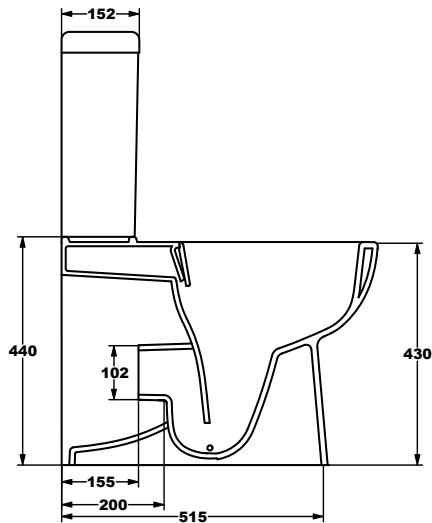

SIZE: H 835 x W 375 x D 615mm

MATERIAL: Ceramic

COLOUR/FINISH: White Gloss

FITTINGS: Geberit Dual Flush Fittings

FLUSH VOLUMES: 4/6L

The information contained on this page was correct at date of issue. Fitting dimensions are provided as a guide only. Some variation may occur due to manufacturing tolerances. We pursue a policy of continuing improvement in design and performance of our products and so reserve the right to change specifications without prior notice.