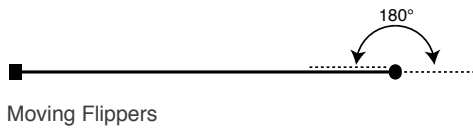

Lifetime Guarantee (Subject to within Terms and Conditions)

- **8mm** Toughened Safety Glass to EN12150 and CE Approved
- MYSHIELD Easy Clean Glass and Chrome Profiles
- 2000mm Height

All shower doors, wetroom panels & bath screens feature MyShield Easy Clean Glass, this helps to prevent the build up of lime scale, dirt and soap allowing the glass to be easily cleaned.