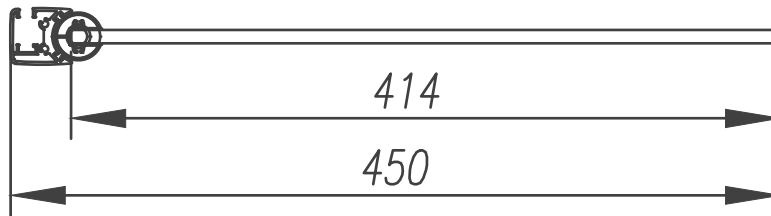

Lifetime Guarantee (Subject to within Terms and Conditions)

- **8mm** Toughened Safety Glass to EN12150 and CE Approved
- MYSHIELD Easy Clean Glass and Chrome Profiles
- 2000mm Height

All shower doors, wetroom panels & bath screens feature MyShield Easy Clean Glass, this helps to prevent the build up of lime scale, dirt and soap allowing the glass to be easily cleaned.