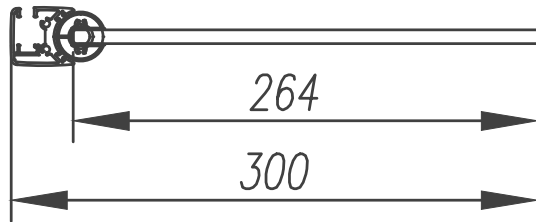

Lifetime Guarantee (Subject to within Terms and Conditions)

- **8mm** Toughened Safety Glass to EN12150 and CE Approved
- MYSHIELD Easy Clean Glass and Chrome Profiles
- 2000mm Height

All shower doors, wetroom panels & bath screens feature MyShield Easy Clean Glass, this helps to prevent the build up of lime scale, dirt and soap allowing the glass to be easily cleaned.