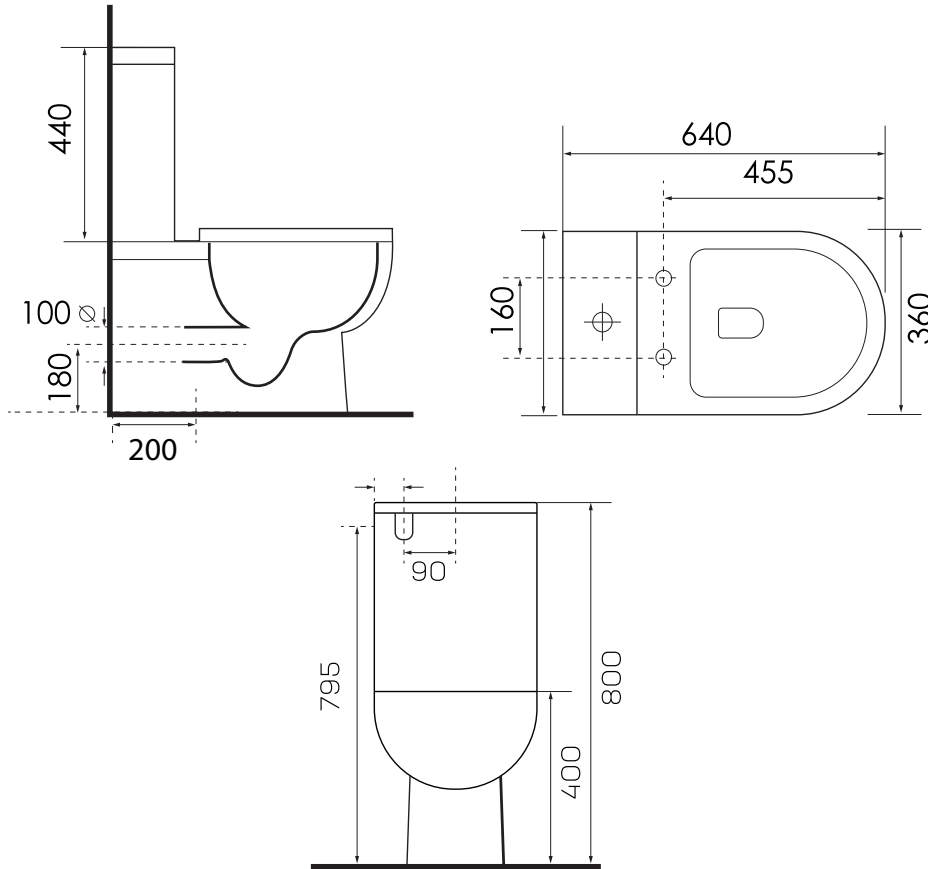

# Jule Fully Back To Wall Toilet Pan & Cistern

**SIZE:** H 835 x W 375 x D 615mm

**MATERIAL:** Ceramic

**COLOUR/FINISH:** White Gloss

**FITTINGS:** Dual Flush Fittings

The information contained on this page was correct at date of issue. Fitting dimensions are provided as a guide only. Some variation may occur due to manufacturing tolerances. We pursue a policy of continuing improvement in design and performance of our products and so reserve the right to change specifications without prior notice.