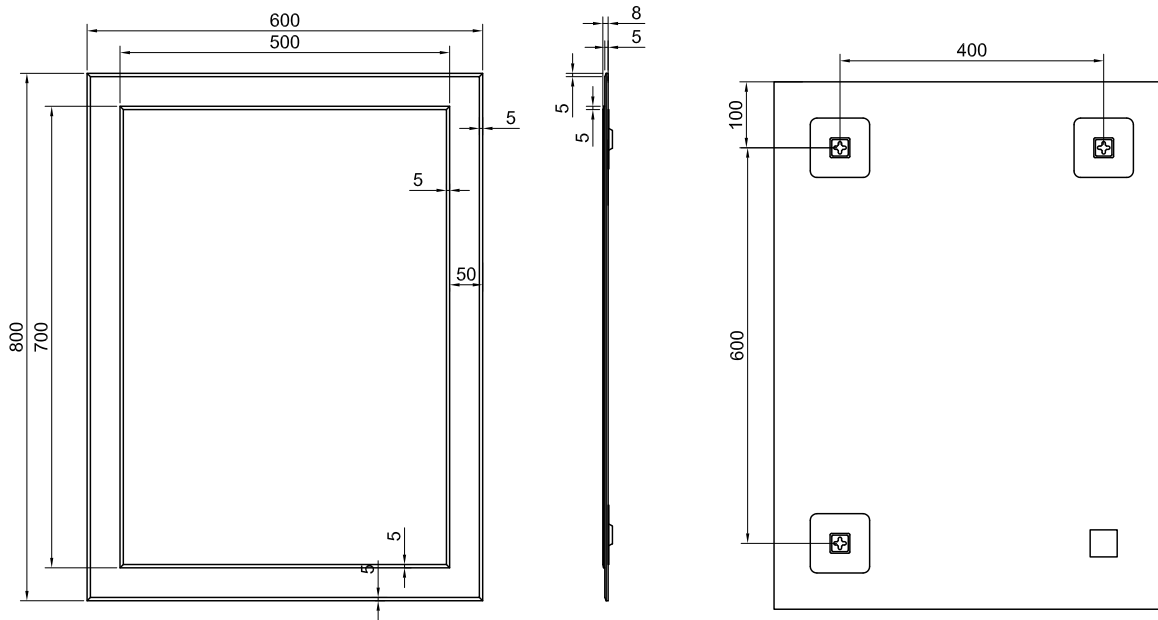

H 800 x W 600 x D 13mm

Features

- 4mm Mirror Bonded to 5mm
- 10mm Bevel Edge
- Landscape or Portrait

The information contained on this page was correct at date of issue. Fitting dimensions are provided as a guide only. Some variation may occur due to manufacturing tolerances. We pursue a policy of continuing improvement in design and performance of our products and so reserve the right to change specifications without prior notice.