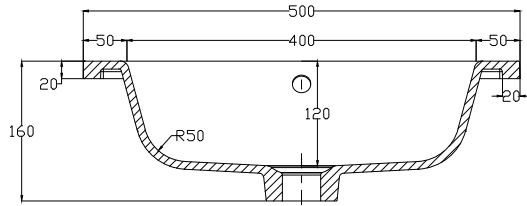

SIZE: H 160 x W 500 x D 420mm

TAP HOLE(S): One

BASIN MATERIAL: Resin

The information contained on this page was correct at date of issue. Fitting dimensions are provided as a guide only. Some variation may occur due to manufacturing tolerances. We pursue a policy of continuing improvement in design and performance of our products and so reserve the right to change specifications without prior notice.