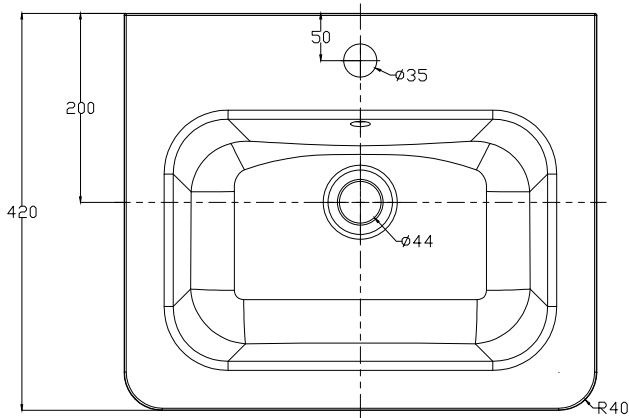

SIZE: H 160 x W 500 x D 420mm

TAP HOLE(S): One

BASIN MATERIAL: Resin

The information contained on this page was correct at date of issue. Fitting dimensions are provided as a guide only. Some variation may occur due to manufacturing tolerances. We pursue a policy of continuing improvement in design and performance of our products and so reserve the right to change specifications without prior notice.