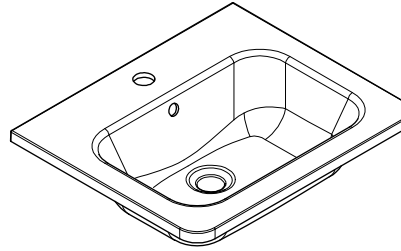

SIZE: H 160 x W 500 x D 420mm

TAP HOLE(S): One

BASIN MATERIAL: Resin

The information contained on this page was correct at date of issue. Fitting dimensions are provided as a guide only. Some variation may occur due to manufacturing tolerances. We pursue a policy of continuing improvement in design and performance of our products and so reserve the right to change specifications without prior notice.