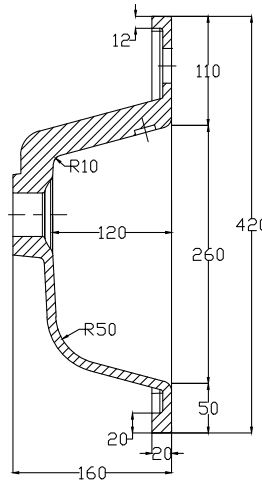

SIZE: H 160 x W 500 x D 420mm

TAP HOLE(S): One

BASIN MATERIAL: Resin

The information contained on this page was correct at date of issue. Fitting dimensions are provided as a guide only. Some variation may occur due to manufacturing tolerances. We pursue a policy of continuing improvement in design and performance of our products and so reserve the right to change specifications without prior notice.