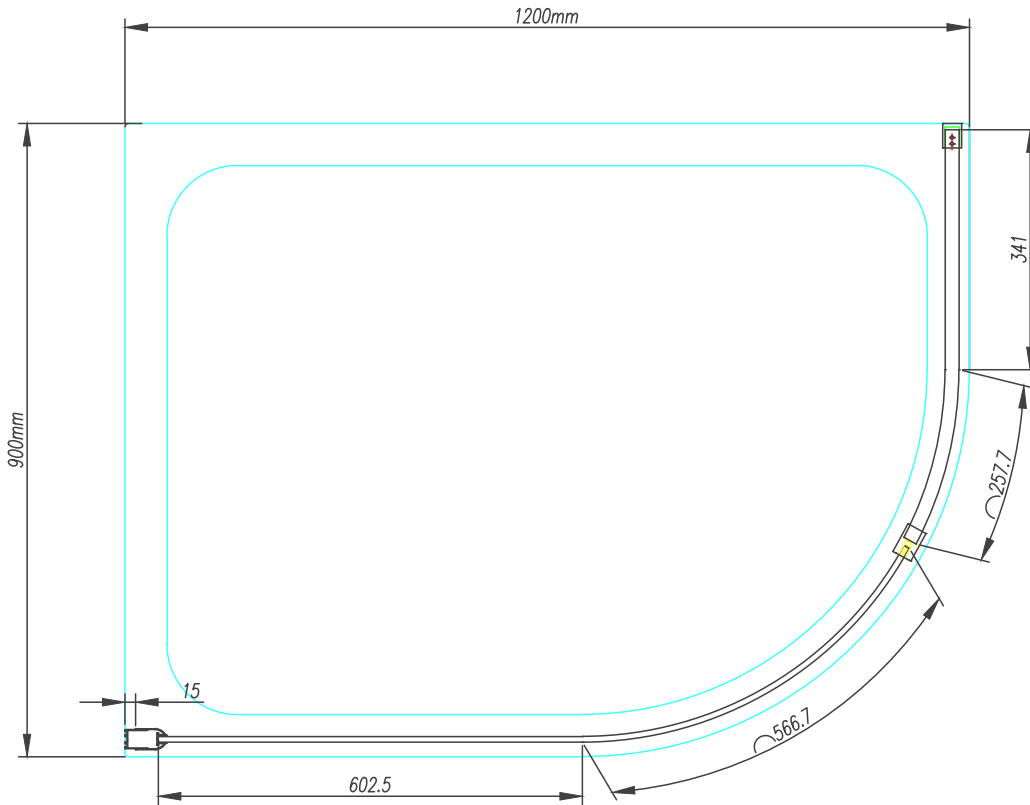

Size (mm) - 1200. Suits Trays 1200 x 800, 1200 x 900

Lifetime Guarantee (Subject to within Terms and Conditions)

- **8mm** Toughened Safety Glass to EN12150 and CE Approved
- MYSHIELD Easy Clean Glass and Chrome Profiles
- 2000mm Height
- Bracing Bar can be cut down to suit size
- 1200 x 900 Width Access 600mm
- 1200 x 800 Width Access 500mm

All shower doors, wetroom panels & bath screens feature MyShield Easy Clean Glass, this helps to prevent the build up of lime scale, dirt and soap allowing the glass to be easily cleaned.

The information contained on this page was correct at date of issue. Fitting dimensions are provided as a guide only. Some variation may occur due to manufacturing tolerances. We pursue a policy of continuing improvement in design and performance of our products and so reserve the right to change specifications without prior notice.