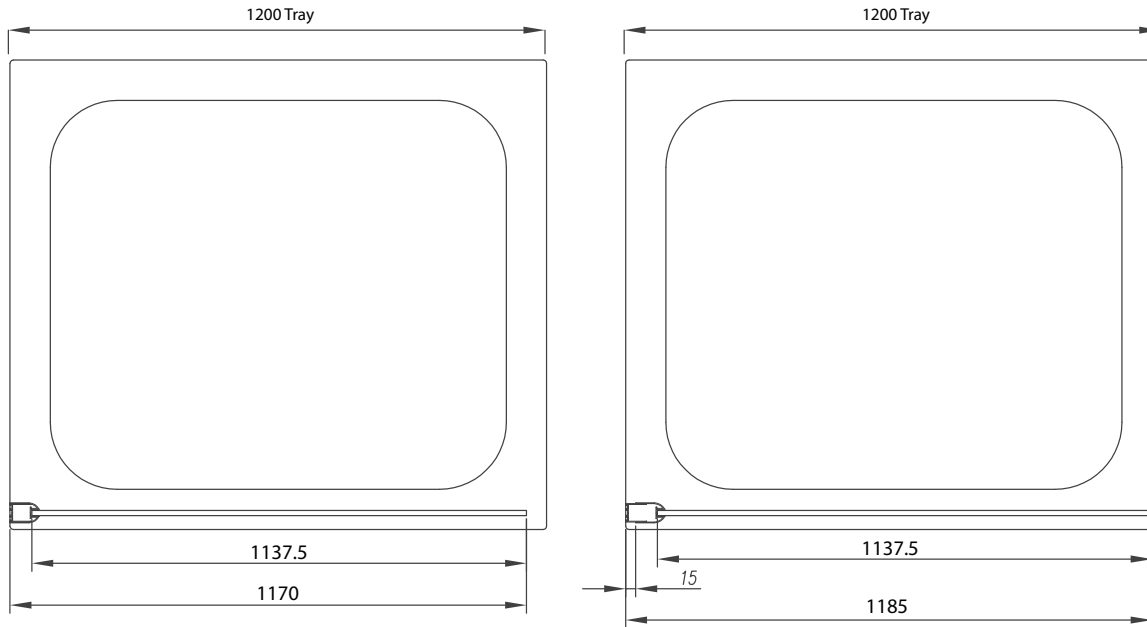

**BLACK
EDITION**

Right Drawing Shows 15mm Adjustment

Sizes (mm) - Front / Side Panel - 700, 800, 900
Front Panel - 1000, 1100, 1200, 1400

Lifetime Guarantee (Subject to within Terms and Conditions)

- **8mm** Toughened Safety Glass to EN12150 and CE Approved
- MYSHIELD Easy Clean Glass and Chrome Profiles
- 2000mm Height
- 700, 800 and 900 c/w T-Joint & 1200mm Bracing Bar (Front or Side Panel)
- 1000, 1100, 1200 and 1400 c/w 1200mm Bracing Bar (Front Panel Only)

Bracing Bars can be cut down to suit size

All shower doors, wetroom panels & bath screens feature MyShield Easy Clean Glass, this helps to prevent the build up of lime scale, dirt and soap allowing the glass to be easily cleaned.