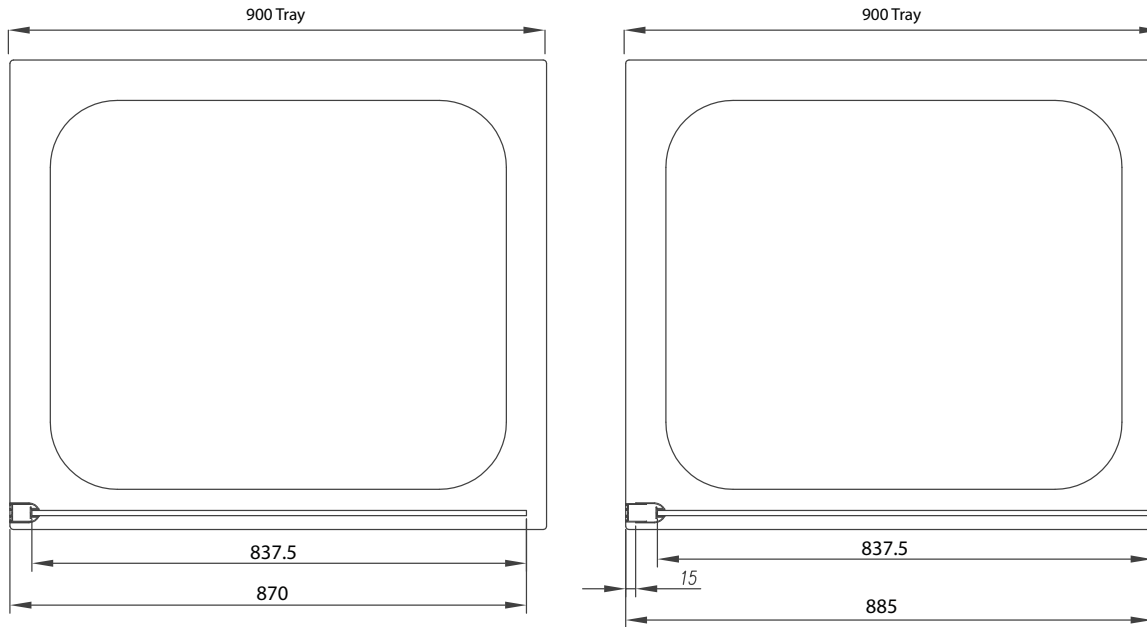

**BLACK
EDITION**

Right Drawing Shows 15mm Adjustment

Sizes (mm) - Front / Side Panel - 700, 800, 900
Front Panel - 1000, 1100, 1200, 1400

Lifetime Guarantee (Subject to within Terms and Conditions)

- **8mm** Toughened Safety Glass to EN12150 and CE Approved
- MYSHIELD Easy Clean Glass and Chrome Profiles
- 2000mm Height
- 700, 800 and 900 c/w T-Joint & 1200mm Bracing Bar (Front or Side Panel)
- 1000, 1100, 1200 and 1400 c/w 1200mm Bracing Bar (Front Panel Only)

Bracing Bars can be cut down to suit size

All shower doors, wetroom panels & bath screens feature MyShield Easy Clean Glass, this helps to prevent the build up of lime scale, dirt and soap allowing the glass to be easily cleaned.