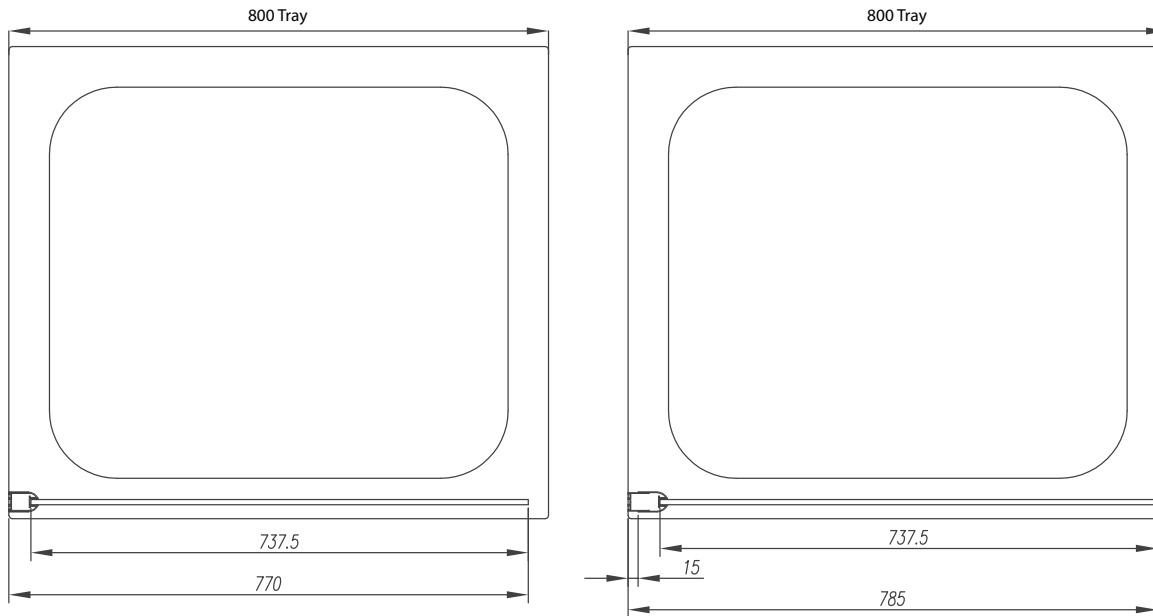

Right Drawing Shows 15mm Adjustment

Sizes (mm) - Front / Side Panel - 700, 800, 900  
Front Panel - 1000, 1100, 1200, 1400

Lifetime Guarantee (Subject to within Terms and Conditions)

- **8mm** Toughened Safety Glass to EN12150 and CE Approved
- MYSHIELD Easy Clean Glass and Chrome Profiles
- 2000mm Height
- 700, 800 and 900 c/w T-Joint & 1200mm Bracing Bar (Front or Side Panel)
- 1000, 1100, 1200 and 1400 c/w 1200mm Bracing Bar (Front Panel Only)