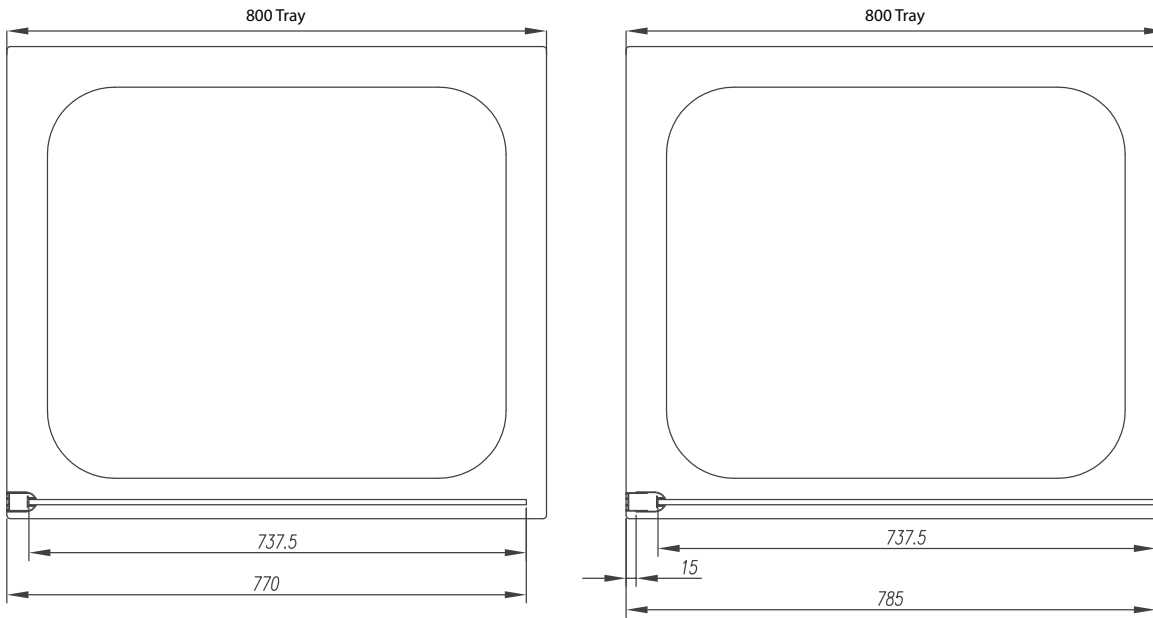

Right Drawing Shows 15mm Adjustment

Sizes (mm) - Front / Side Panel - 700, 800, 900
 Front Panel - 1000, 1100, 1200, 1400

Lifetime Guarantee (Subject to within Terms and Conditions)

- **8mm** Toughened Safety Glass to EN12150 and CE Approved
- MYSHIELD Easy Clean Glass and Chrome Profiles
- 2000mm Height
- 700, 800 and 900 c/w T-Joint & 1200mm Bracing Bar (Front or Side Panel)
- 1000, 1100, 1200 and 1400 c/w 1200mm Bracing Bar (Front Panel Only)