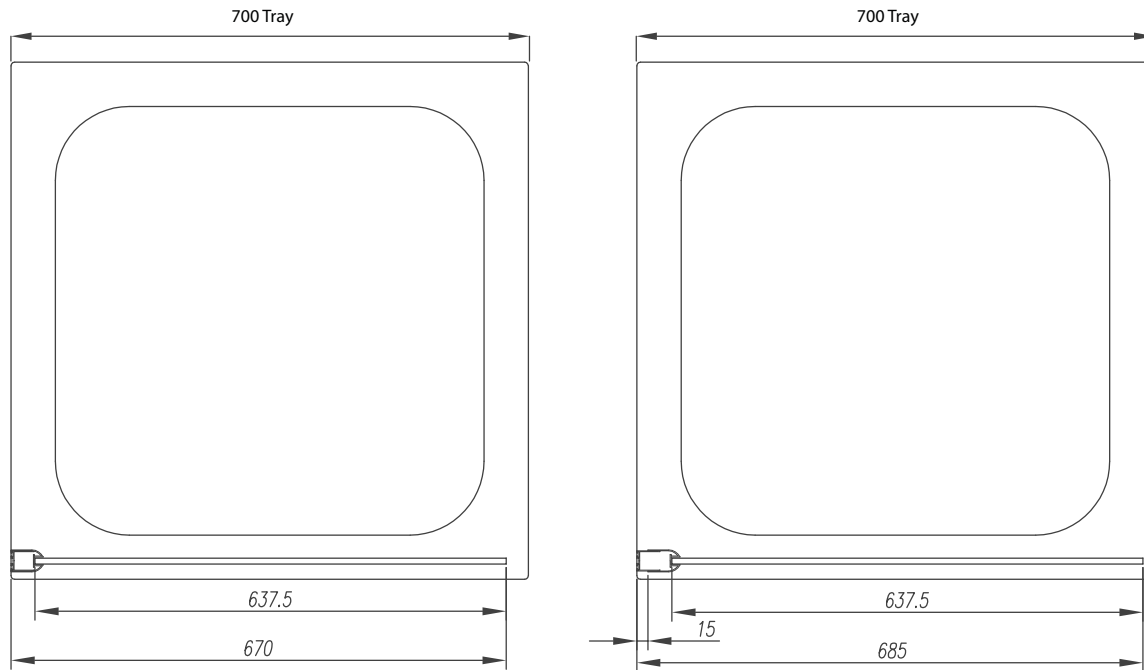

Right Drawing Shows 15mm Adjustment

Sizes (mm) - Front / Side Panel - 700, 800, 900  
 Front Panel - 1000, 1100, 1200, 1400

Lifetime Guarantee (Subject to within Terms and Conditions)

- **8mm** Toughened Safety Glass to EN12150 and CE Approved
- MYSHIELD Easy Clean Glass and Chrome Profiles
- 2000mm Height
- 700, 800 and 900 c/w T-Joint & 1200mm Bracing Bar (Front or Side Panel)
- 1000, 1100, 1200 and 1400 c/w 1200mm Bracing Bar (Front Panel Only)

Bracing Bars can be cut down to suit size

All shower doors, wetroom panels & bath screens feature MyShield Easy Clean Glass, this helps to prevent the build up of lime scale, dirt and soap allowing the glass to be easily cleaned.