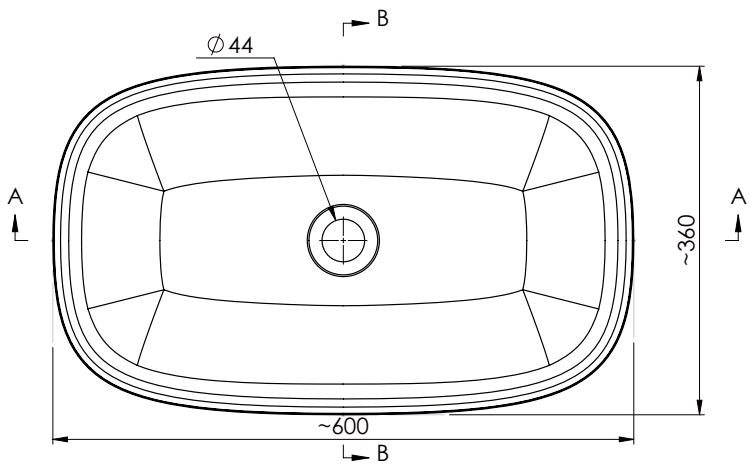

SIZE: H 152 x W 600 x D 320mm

MATERIAL: Dolomite

TAP HOLE: None

OVERFLOW: None

COLOUR/FINISH: Nanocoat / White Gloss

(Needs Unslotted Waste)

Bottom view

The information contained on this page was correct at date of issue. Fitting dimensions are provided as a guide only. Some variation may occur due to manufacturing tolerances. We pursue a policy of continuing improvement in design and performance of our products and so reserve the right to change specifications without prior notice.