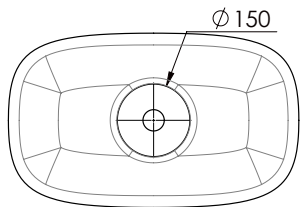

SIZE: H 152 x W 600 x D 320mm

MATERIAL: Dolomite

TAP HOLE: None

OVERFLOW: None

COLOUR/FINISH: Nanocoat / White Gloss

(Needs Unslotted Waste)

Bottom view

The information contained on this page was correct at date of issue. Fitting dimensions are provided as a guide only. Some variation may occur due to manufacturing tolerances. We pursue a policy of continuing improvement in design and performance of our products and so reserve the right to change specifications without prior notice.