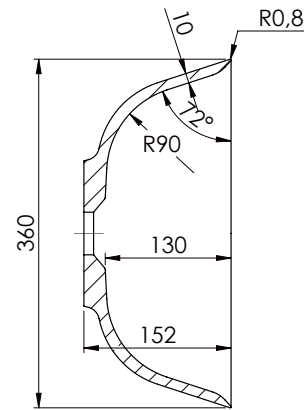

SIZE: H 152 x W 600 x D 320mm

MATERIAL: Dolomite

TAP HOLE: None

OVERFLOW: None

COLOUR/FINISH: Nanocoat / White Gloss

(Needs Unslotted Waste)

Bottom view

The information contained on this page was correct at date of issue. Fitting dimensions are provided as a guide only. Some variation may occur due to manufacturing tolerances. We pursue a policy of continuing improvement in design and performance of our products and so reserve the right to change specifications without prior notice.