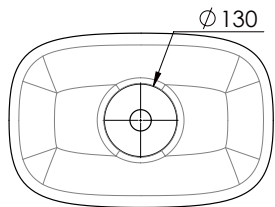

SIZE: H 152 x W 460 x D 320mm

MATERIAL: Dolomite

TAP HOLE: None

OVERFLOW: None

COLOUR/FINISH: Nanocoat / White Gloss

(Needs Unslotted Waste)

Bottom view

The information contained on this page was correct at date of issue. Fitting dimensions are provided as a guide only. Some variation may occur due to manufacturing tolerances. We pursue a policy of continuing improvement in design and performance of our products and so reserve the right to change specifications without prior notice.