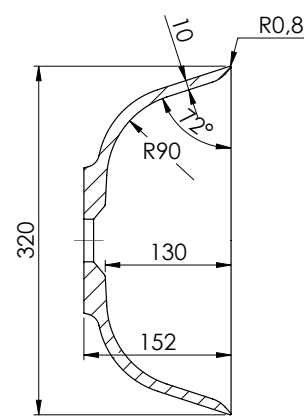

SIZE: H 152 x W 460 x D 320mm

MATERIAL: Dolomite

TAP HOLE: None

OVERFLOW: None

COLOUR/FINISH: Nanocoat / White Gloss

(Needs Unslotted Waste)

Bottom view

The information contained on this page was correct at date of issue. Fitting dimensions are provided as a guide only. Some variation may occur due to manufacturing tolerances. We pursue a policy of continuing improvement in design and performance of our products and so reserve the right to change specifications without prior notice.