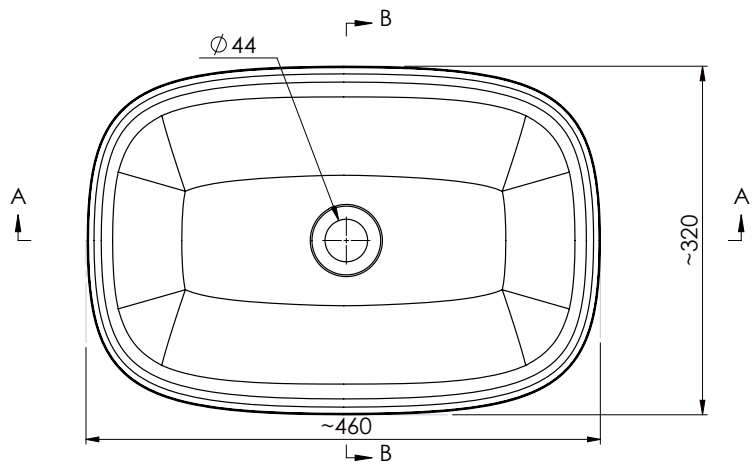

SIZE: H 152 x W 460 x D 320mm

MATERIAL: Dolomite

TAP HOLE: None

OVERFLOW: None

COLOUR/FINISH: Nanocoat / White Gloss

(Needs Unslotted Waste)

Bottom view

The information contained on this page was correct at date of issue. Fitting dimensions are provided as a guide only. Some variation may occur due to manufacturing tolerances. We pursue a policy of continuing improvement in design and performance of our products and so reserve the right to change specifications without prior notice.