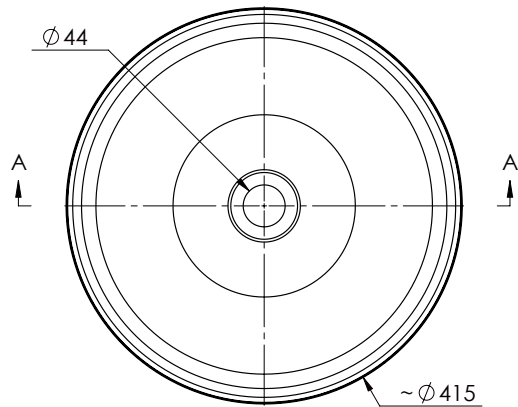

SIZE: H 152 x W 415mm

MATERIAL: Dolomite

TAP HOLE: None

OVERFLOW: None

COLOUR/FINISH: Nanocoat / White Gloss

(Needs Unslotted Waste)

Bottom view

The information contained on this page was correct at date of issue. Fitting dimensions are provided as a guide only. Some variation may occur due to manufacturing tolerances. We pursue a policy of continuing improvement in design and performance of our products and so reserve the right to change specifications without prior notice.