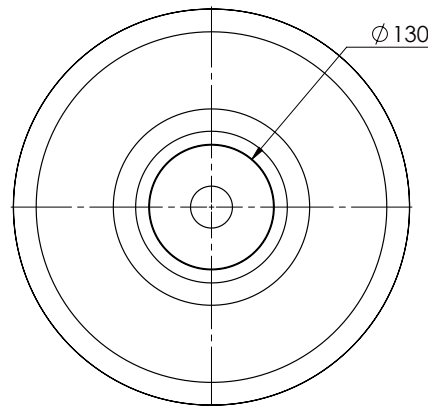

SIZE: H 152 x W 415mm

MATERIAL: Dolomite

TAP HOLE: None

OVERFLOW: None

COLOUR/FINISH: Nanocoat / White Gloss

(Needs Unslotted Waste)

Bottom view

The information contained on this page was correct at date of issue. Fitting dimensions are provided as a guide only. Some variation may occur due to manufacturing tolerances. We pursue a policy of continuing improvement in design and performance of our products and so reserve the right to change specifications without prior notice.