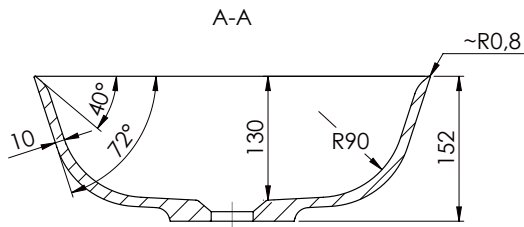

SIZE: H 152 x W 415mm

MATERIAL: Dolomite

TAP HOLE: None

OVERFLOW: None

COLOUR/FINISH: Nanocoat / White Gloss

(Needs Unslotted Waste)

Bottom view

The information contained on this page was correct at date of issue. Fitting dimensions are provided as a guide only. Some variation may occur due to manufacturing tolerances. We pursue a policy of continuing improvement in design and performance of our products and so reserve the right to change specifications without prior notice.