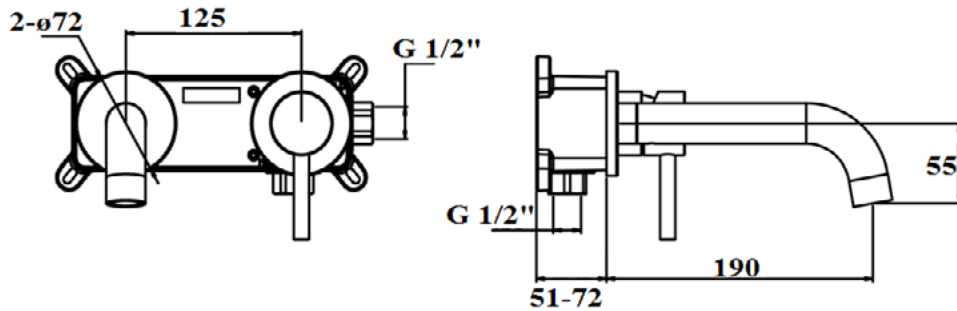

Construction	Brass Body CuZn40Pb2, EN CW617N (equivalent to BS CZ122)
Finishes	Chrome plated to BS EN 248
Product Type	Contemporary
Water Pressure	Min. 1.0 bar, Max. 6.0 bar
Plumbing Systems	Suitable for all plumbing systems
Standards	Complies with BS5412, BS EN200
Cartridge	35mm Ceramic disc cartridge
Aerator	Adjustable Slim Air
Fitting	EZ box: G 1/2" BSP
Guarantee	10 years against manufacturing faults (3 Years on Serviceable Parts).

Flow Rates (Litres per minute)

System Pressure	0.1 Bar	0.2 Bar	0.3 Bar	0.5 Bar	1.0 Bar	1.5 Bar	2.0 Bar	3.0 Bar	4.0 Bar	5.0 Bar
MLTATI9			-	4.0	7.5	10.0	12.3	13.5	-	17.5

The information contained on this page was correct at date of issue. Fitting dimensions are provided as a guide only. Some variation may occur due to manufacturing tolerances. We pursue a policy of continuing improvement in design and performance of our products and so reserve the right to change specifications without prior notice.