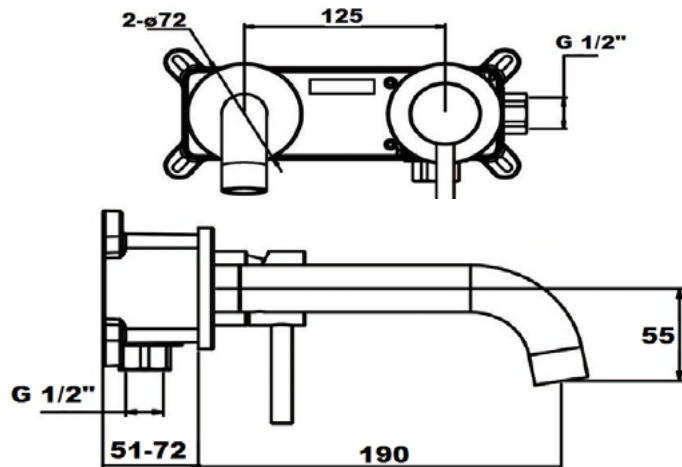

Construction	Brass Body CuZn40Pb2, EN CW617N (equivalent to BS CZ122)
Finishes	Matt Black
Product Type	Contemporary
Water Pressure	Min. 0.2 bar, Max. 6.0 bar
Plumbing Systems	Suitable for all plumbing systems
Standards	Complies with BS5412, BS EN200
Cartridge	35mm Ceramic disc cartridge
Aerator	Neoperl Slim Air
Fitting	EZ box: G 1/2" BSP
Guarantee	10 years against manufacturing faults (3 Years on Serviceable Parts).

Flow Rates (Litres per minute)

System Pressure	0.1 Bar	0.2 Bar	0.3 Bar	0.5 Bar	1.0 Bar	1.5 Bar	2.0 Bar	3.0 Bar	4.0 Bar	5.0 Bar
MLTABE9			-	4.0	7.5	10.0	12.3	13.5	-	17.5

The information contained on this page was correct at date of issue. Fitting dimensions are provided as a guide only. Some variation may occur due to manufacturing tolerances. We pursue a policy of continuing improvement in design and performance of our products and so reserve the right to change specifications without prior notice.