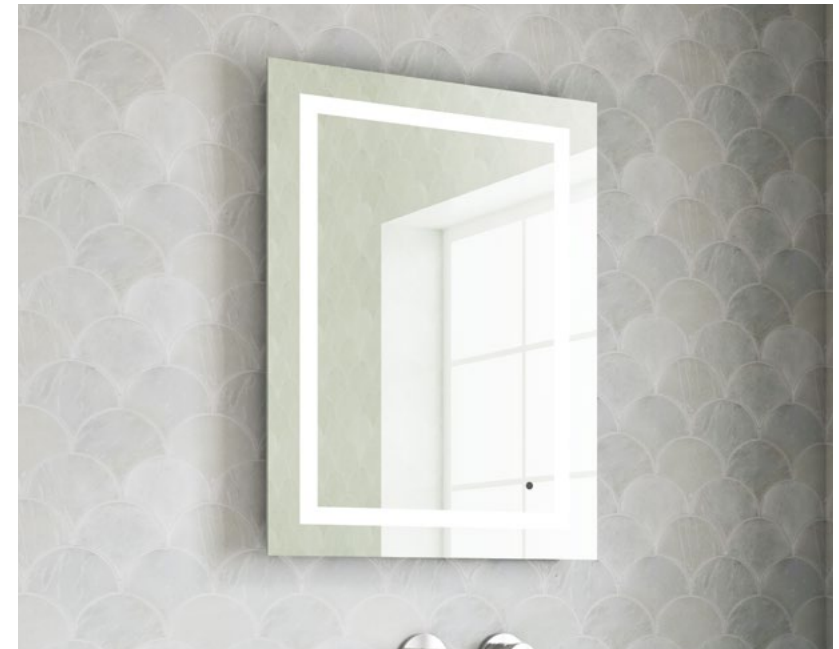

H 700 x W 500 x D 40mm

**Features**

- LED Mirror
- Multi Functional Contactless Sensor Controls Light from Cool - Warm & Brightness with Memory Function
- Landscape or Portrait
- Heated Demister Pad
- IP44