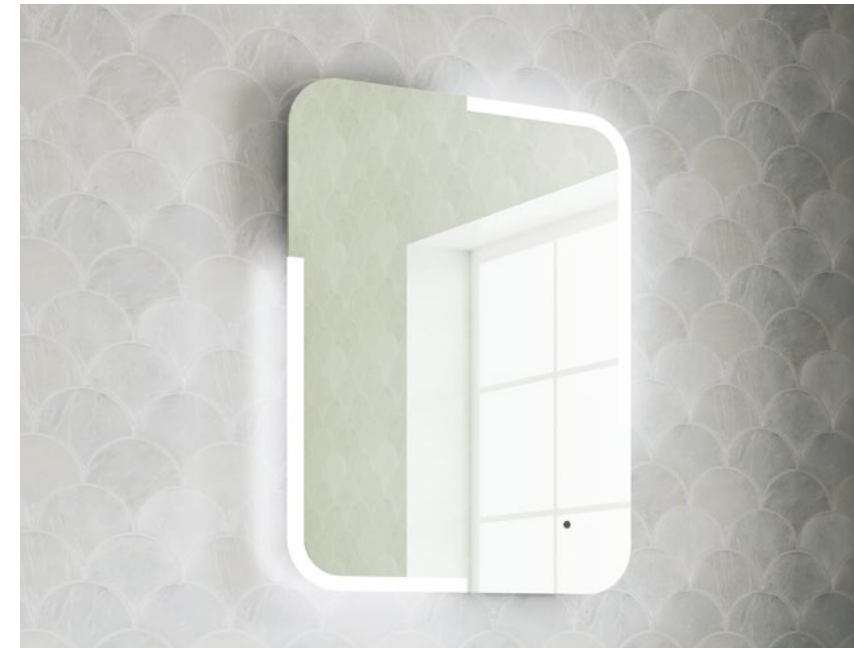

H 700 x W 500 x D 70mm

Features

- LED Mirror
- Multi Functional Contactless Sensor Controls Light from Cool - Warm & Brightness with Memory Function
- Ambient Lighting
- Portrait
- Heated Demister Pad
- Charging Socket
- Bluetooth Audio
- IP44