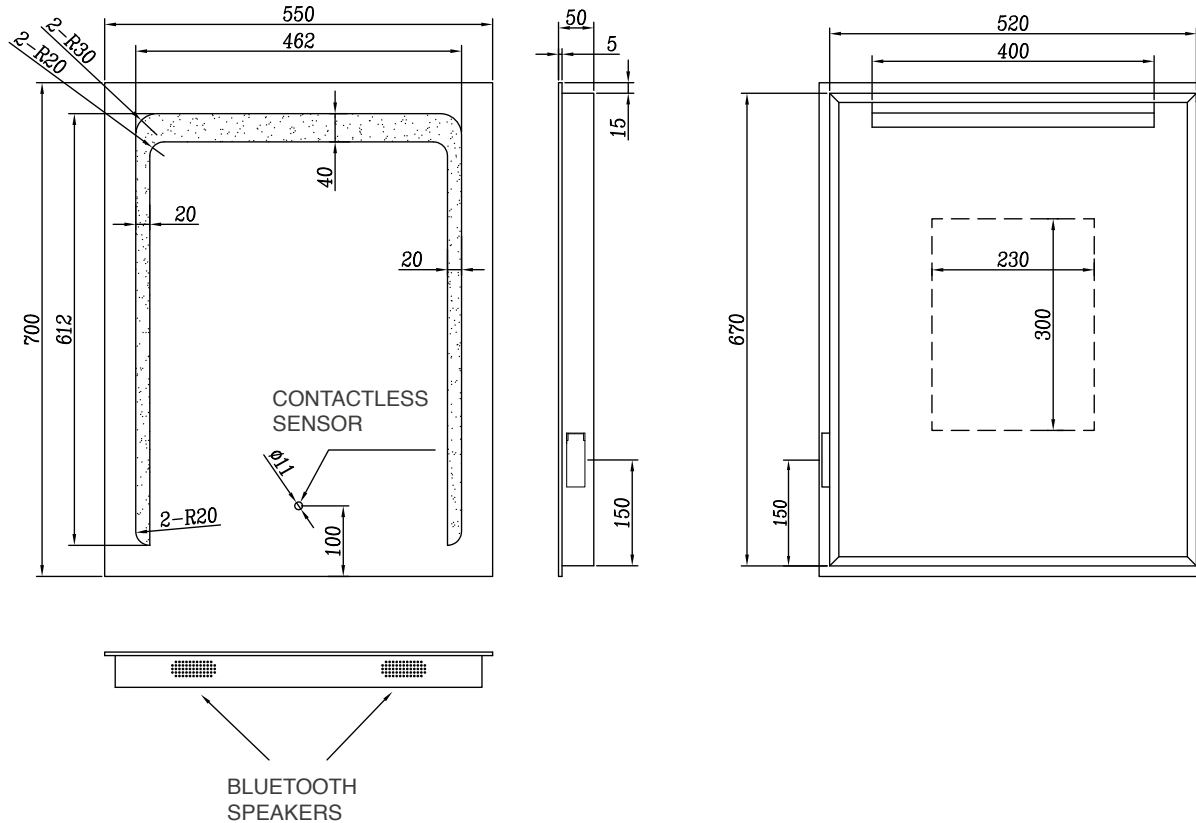

H 700 x W 550 x D 50mm

**Features**

- LED Mirror
- Multi Functional Contactless Sensor Controls Light from Cool - Warm & Brightness with Memory Function
- Portrait
- Heated Demister Pad
- Charging Socket
- Bluetooth Audio
- IP44

The information contained on this page was correct at date of issue. Fitting dimensions are provided as a guide only. Some variation may occur due to manufacturing tolerances. We pursue a policy of continuing improvement in design and performance of our products and so reserve the right to change specifications without prior notice.