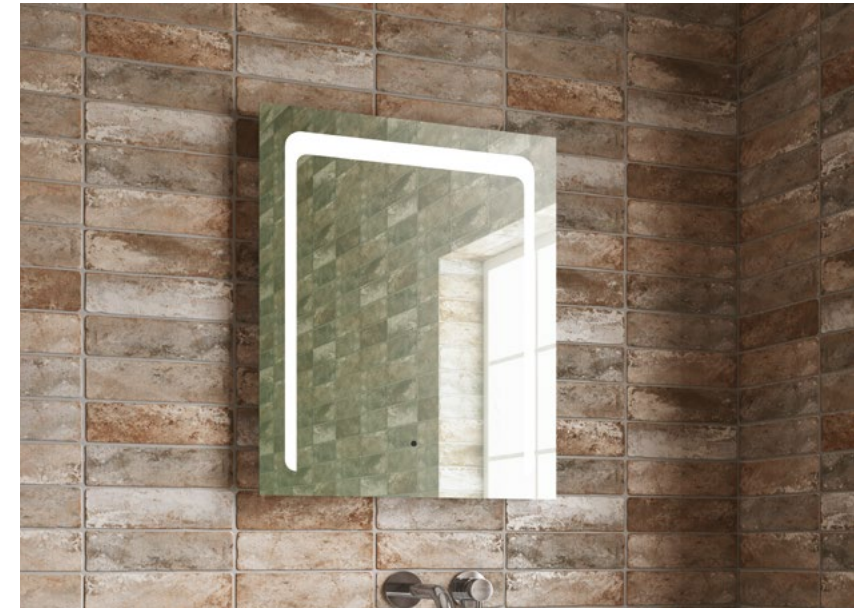

H 700 x W 550 x D 50mm

**Features**

- LED Mirror
- Multi Functional Contactless Sensor Controls Light from Cool - Warm & Brightness with Memory Function
- Portrait
- Heated Demister Pad
- Charging Socket
- Bluetooth Audio
- IP44