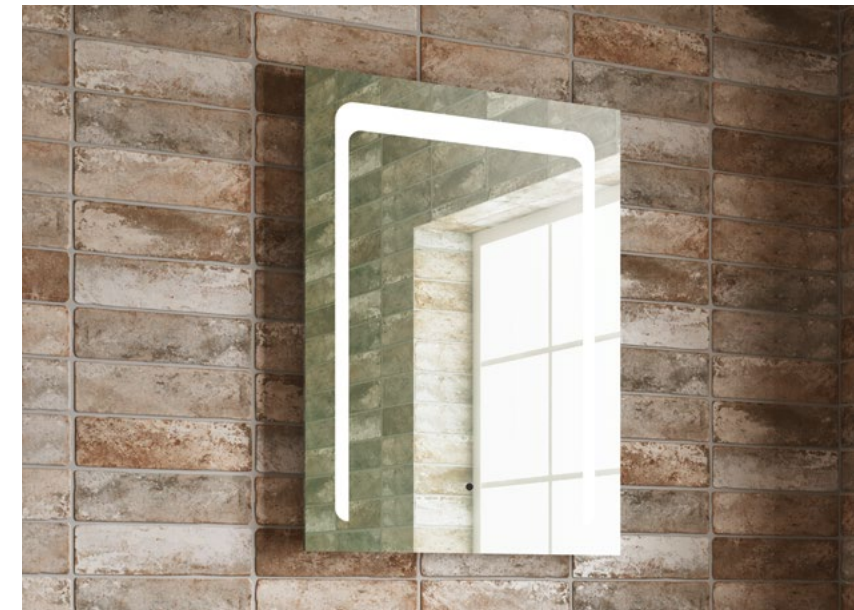

H 700 x W 500 x D 50mm

### Features

- LED Mirror
- Multi Functional Contactless Sensor Controls Light from Cool - Warm & Brightness with Memory Function
- Ambient Downlight
- Portrait
- Heated Demister Pad
- Charging Socket
- IP44