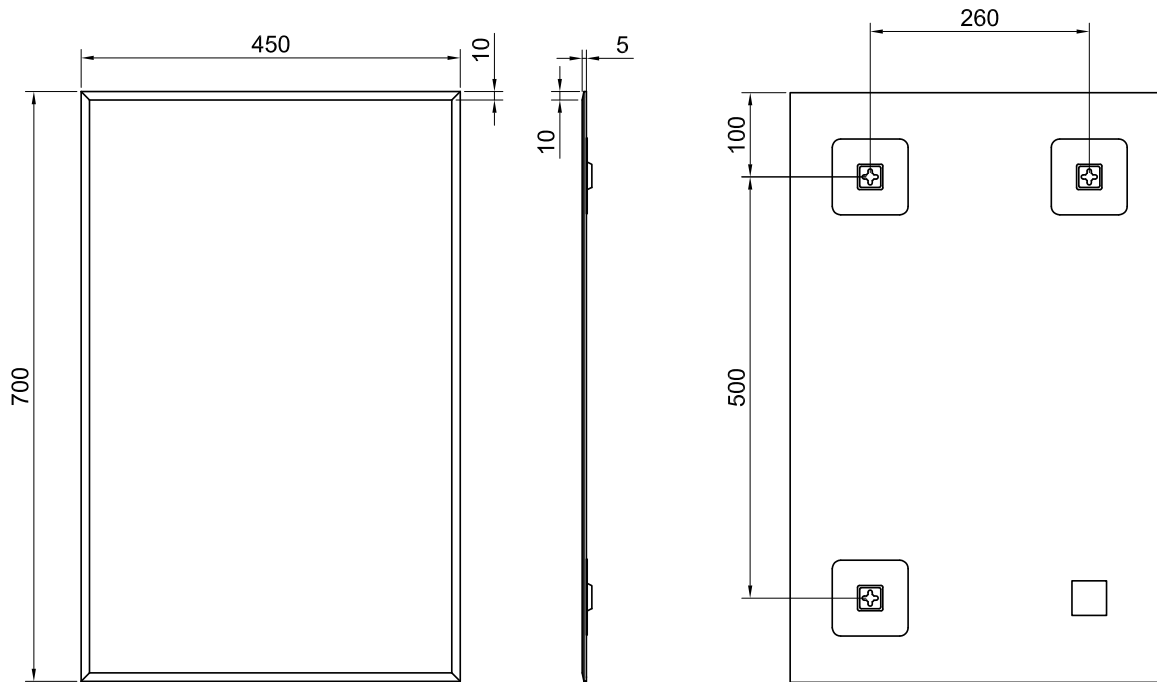

H 700 x W 450 x D 10mm

Features

- 10mm Bevel Edge
- Landscape or Portrait

The information contained on this page was correct at date of issue. Fitting dimensions are provided as a guide only. Some variation may occur due to manufacturing tolerances. We pursue a policy of continuing improvement in design and performance of our products and so reserve the right to change specifications without prior notice.