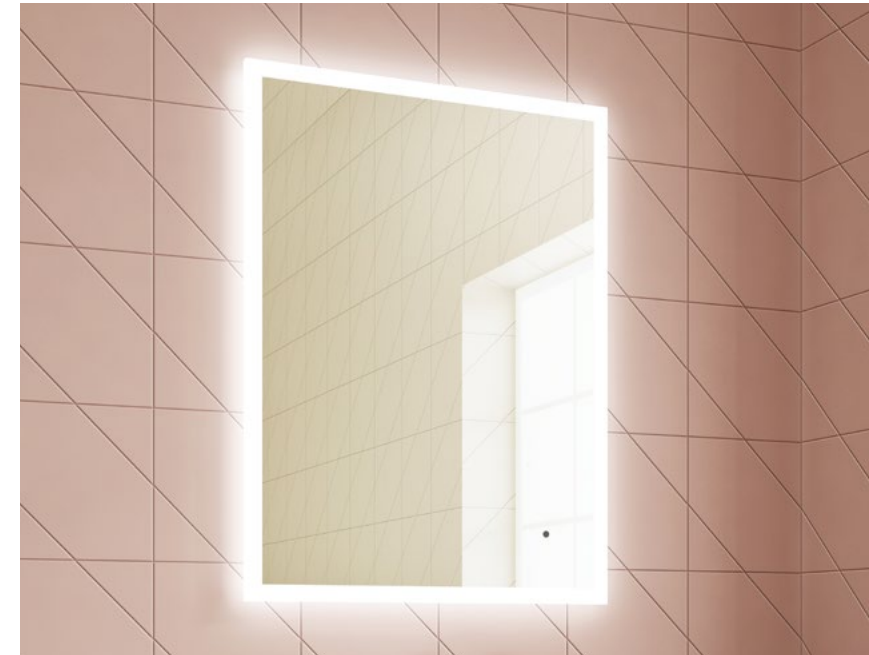

H 800 x W 600 x D 50mm

Features

- LED Mirror
- Multi Functional Contactless Sensor Controls Light from Cool - Warm & Brightness with Memory Function
- Ambient Lighting
- Landscape or Portrait
- Heated Demister Pad
- Charging Socket
- Bluetooth Audio
- IP44