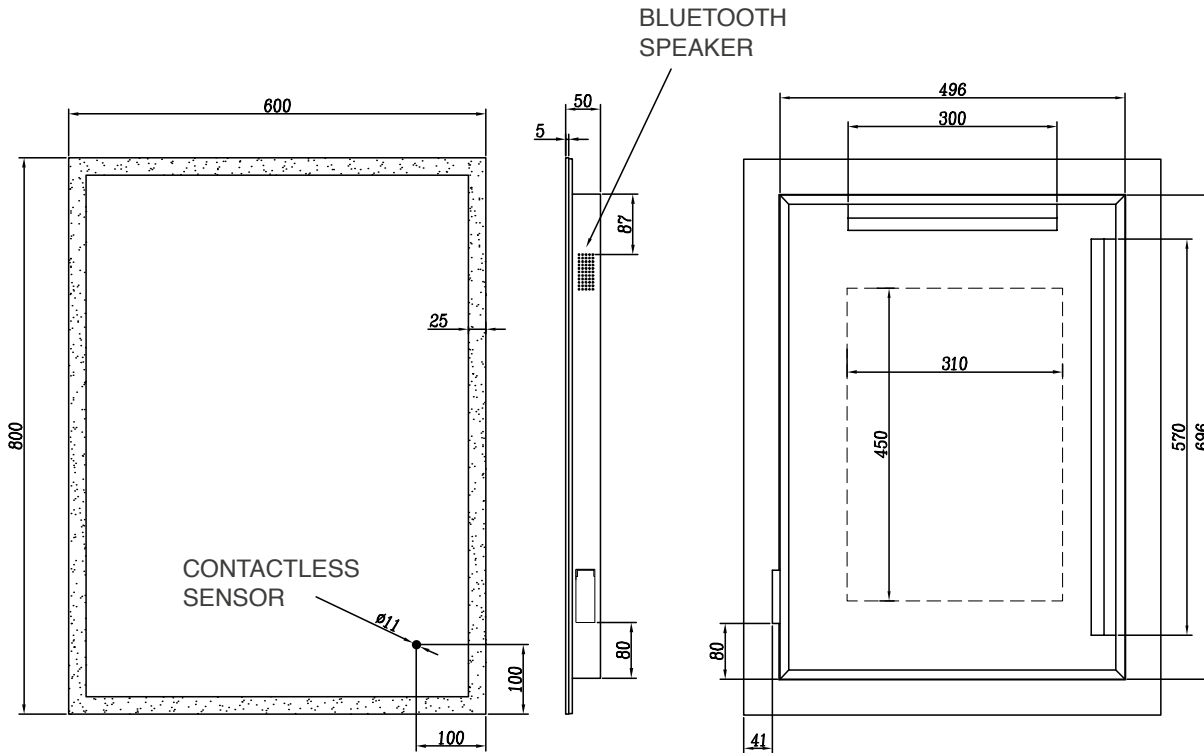

H 800 x W 600 x D 50mm

Features

- LED Mirror
- Multi Functional Contactless Sensor Controls Light from Cool - Warm & Brightness with Memory Function
- Ambient Lighting
- Landscape or Portrait
- Heated Demister Pad
- Charging Socket
- Bluetooth Audio
- IP44