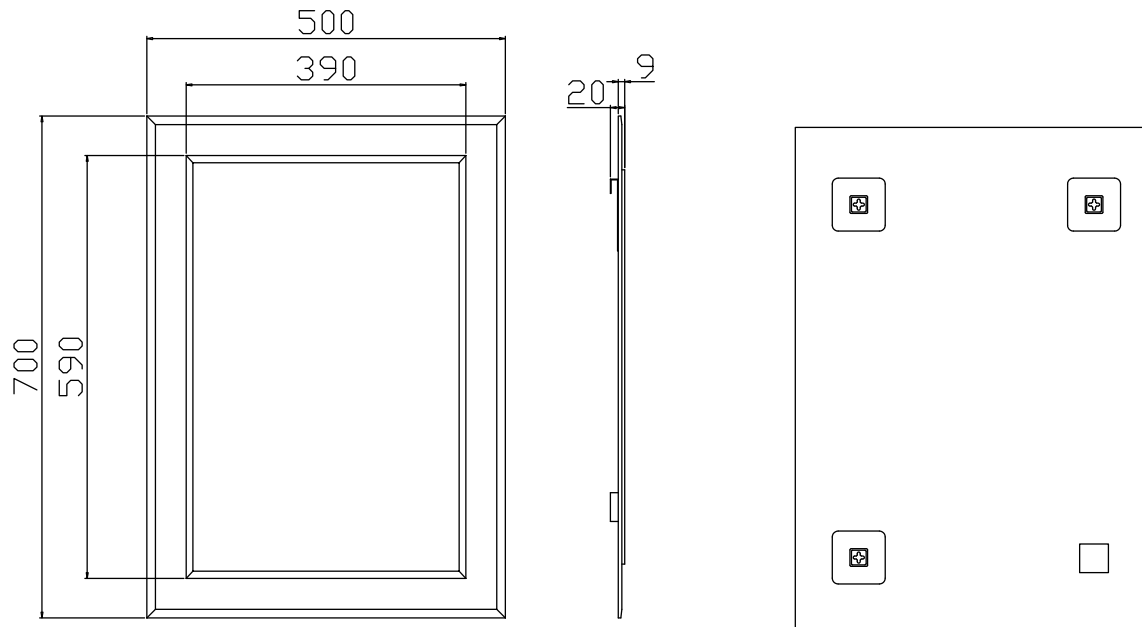

H 700 x W 500 x D 13mm

Features

- 4mm Mirror Bonded to 5mm
- 10mm Bevel Edge
- Landscape or Portrait

The information contained on this page was correct at date of issue. Fitting dimensions are provided as a guide only. Some variation may occur due to manufacturing tolerances. We pursue a policy of continuing improvement in design and performance of our products and so reserve the right to change specifications without prior notice.