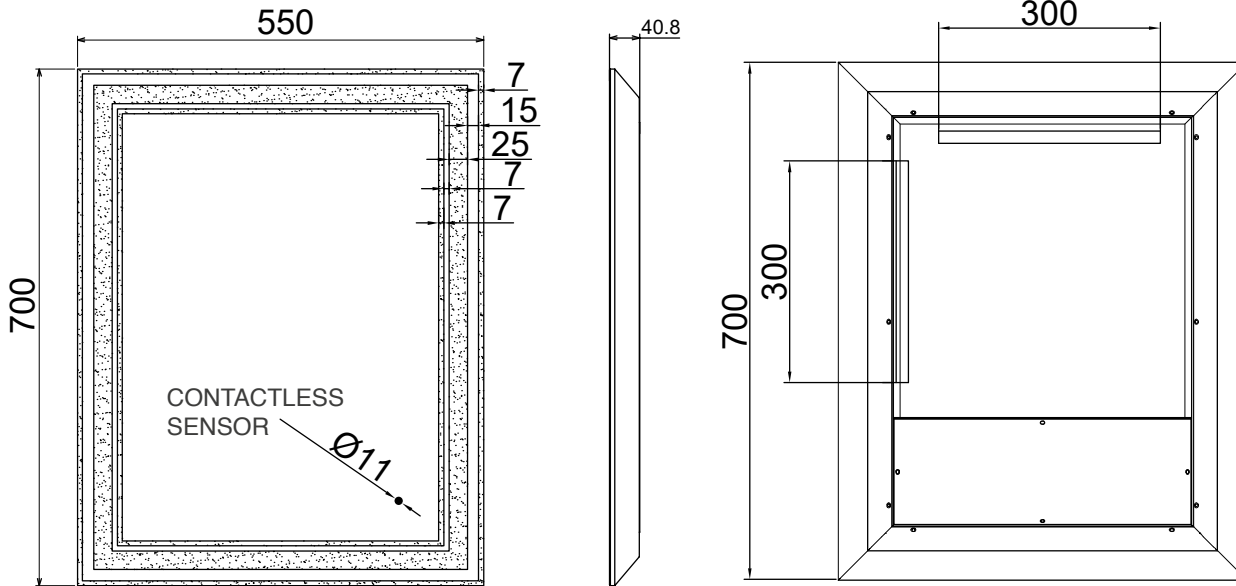

H 700 x W 550 x D 40mm

Features

- LED Mirror
- Multi Functional Contactless Sensor Controls Light from Cool - Warm & Brightness with Memory Function
- Landscape or Portrait
- Heated Demister Pad
- IP44

The information contained on this page was correct at date of issue. Fitting dimensions are provided as a guide only. Some variation may occur due to manufacturing tolerances. We pursue a policy of continuing improvement in design and performance of our products and so reserve the right to change specifications without prior notice.