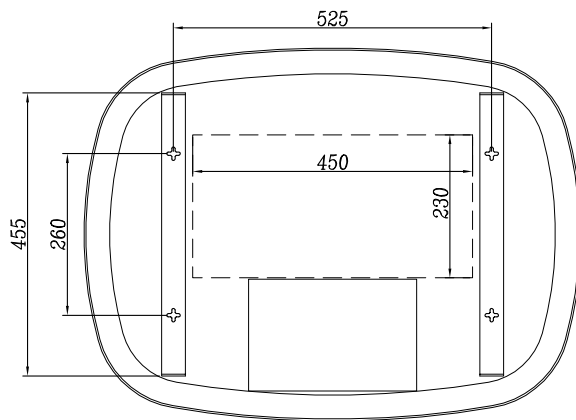

FRONT VIEW

SIDE VIEW

BACK VIEW

Size: H 600 x W 800 x 30mm

- LED Slimline Mirror
- Multi Functional Contactless Sensor Controls Light from Cool - Warm & Brightness with Memory Function
- Ambient Lighting
- Landscape or Portrait
- Heated Demister Pad
- IP44
- Lumens (Lm) 2346
- Kelvins (k) 3000-6000K

The information contained on this page was correct at date of issue. Fitting dimensions are provided as a guide only. Some variation may occur due to manufacturing tolerances. We pursue a policy of continuing improvement in design and performance of our products and so reserve the right to change specifications without prior notice.