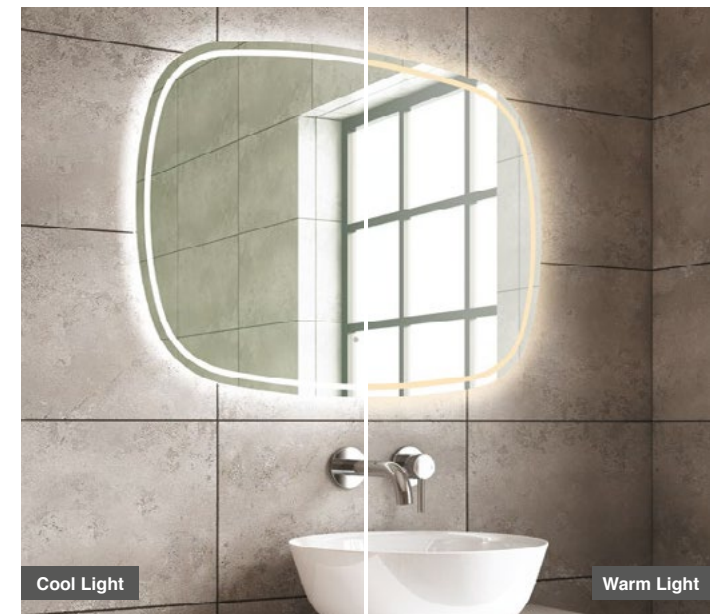

FRONT VIEW

SIDE VIEW

BACK VIEW

Size: H 600 x W 800 x 30mm

- LED Slimline Mirror
- Multi Functional Contactless Sensor Controls Light from Cool - Warm & Brightness with Memory Function
- Ambient Lighting
- Landscape or Portrait
- Heated Demister Pad
- IP44
- Lumens (Lm) 2346
- Kelvins (k) 3000-6000K