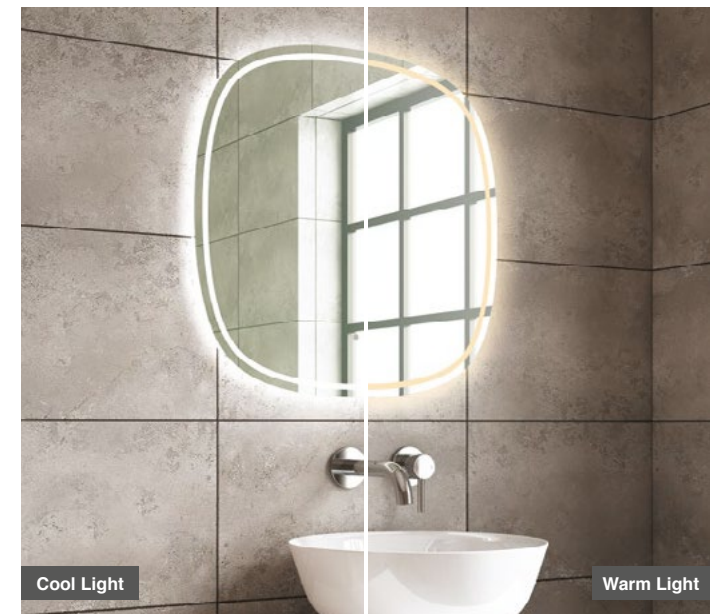

Size: H 600 x W 600 x 30mm

- LED Slimline Mirror
- Multi Functional Contactless Sensor Controls Light from Cool - Warm & Brightness with Memory Function
- Ambient Lighting
- Heated Demister Pad
- IP44
- Lumens (Lm) 1938
- Kelvins (k) 3000-6000K