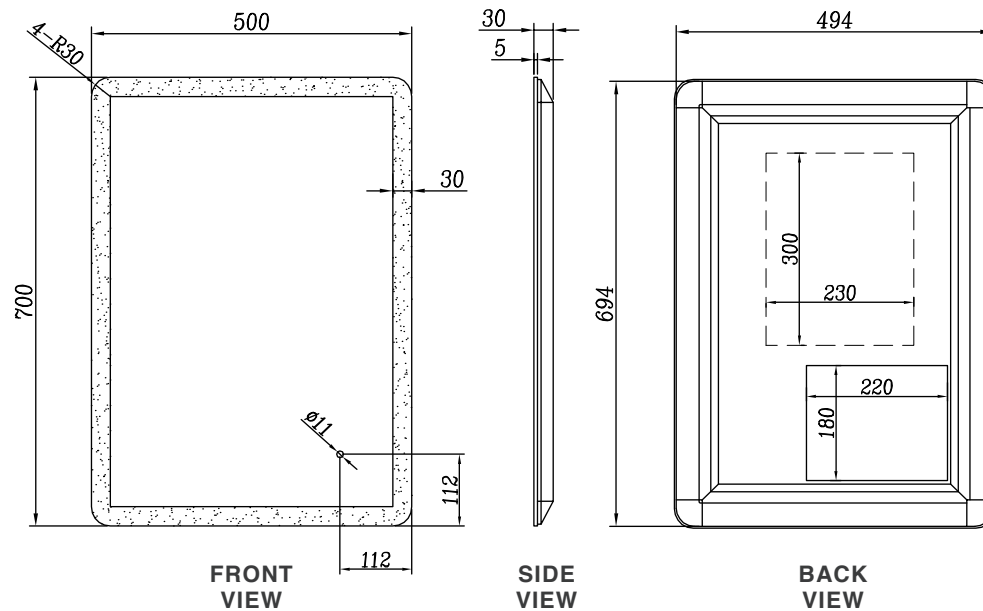

Size: H 700 x W 500 x 30mm

- LED Slimline Mirror
- Multi Functional Contactless Sensor Controls Light from Cool - Warm & Brightness with Memory Function
- Ambient Lighting

- Landscape or Portrait
- Heated Demister Pad
- IP44
- Lumens (Lm) 2142
- Kelvins (k) 3000-6000K