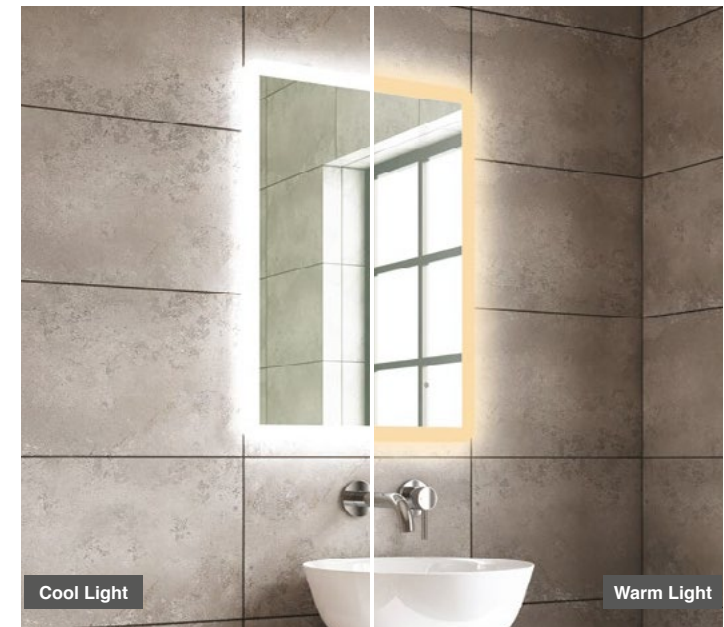

Size: H 700 x W 500 x 30mm

- LED Slimline Mirror
- Multi Functional Contactless Sensor Controls Light from Cool - Warm & Brightness with Memory Function
- Ambient Lighting

- Landscape or Portrait
- Heated Demister Pad
- IP44
- Lumens (Lm) 2142
- Kelvins (k) 3000-6000K