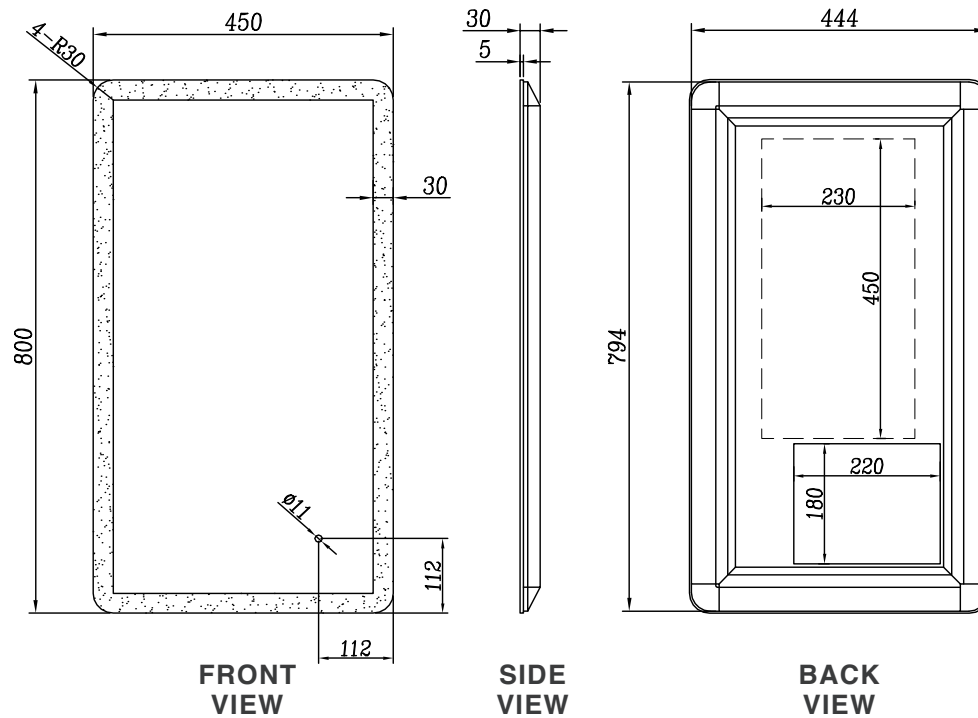

Size: H 800 x W 450 x 30mm

- LED Slimline Mirror
- Multi Functional Contactless Sensor Controls Light from Cool - Warm & Brightness with Memory Function
- Ambient Lighting

- Landscape or Portrait
- Heated Demister Pad
- IP44
- Lumens (Lm) 2244
- Kelvins (k) 3000-6000K

The information contained on this page was correct at date of issue. Fitting dimensions are provided as a guide only. Some variation may occur due to manufacturing tolerances. We pursue a policy of continuing improvement in design and performance of our products and so reserve the right to change specifications without prior notice.