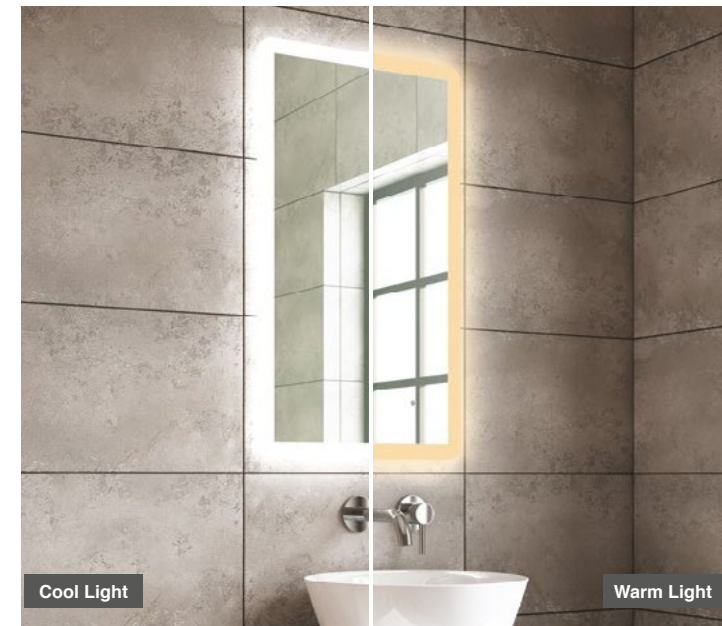

Size: H 800 x W 450 x 30mm

- LED Slimline Mirror
- Multi Functional Contactless Sensor Controls Light from Cool - Warm & Brightness with Memory Function
- Ambient Lighting

- Landscape or Portrait
- Heated Demister Pad
- IP44
- Lumens (Lm) 2244
- Kelvins (k) 3000-6000K