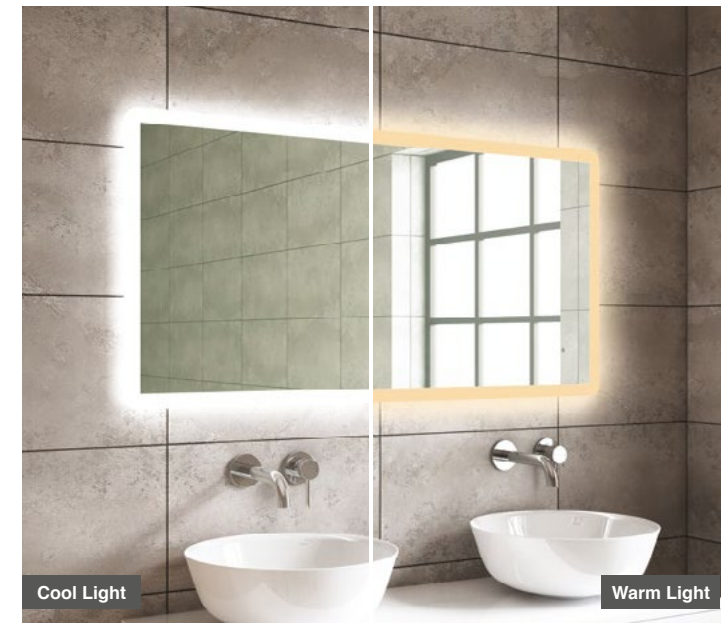

Size: H 600 x W 1200 x 30mm

- LED Slimline Mirror
- Multi Functional Contactless Sensor Controls Light from Cool - Warm & Brightness with Memory Function
- Ambient Lighting
- Landscape or Portrait
- Heated Demister Pad
- IP44
- Lumens (Lm) 3366
- Kelvins (k) 3000-6000K