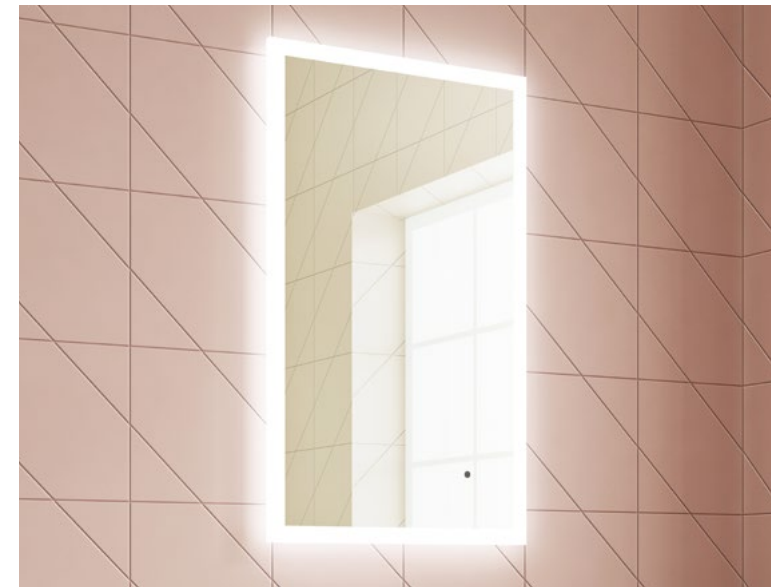

Size: H 750 x W 450 x 45mm

- LED Mirror
- Cool / Warm Light Adjusting Touch Sensor with Memory Function
- Ambient Lighting
- Landscape or Portrait
- Heated Demister Pad
- IP44
- Lumens (Lm) 1970

landscape or portrait

*Press & hold touch sensor to change from cool to warm lighting.

The information contained on this page was correct at date of issue. Fitting dimensions are provided as a guide only. Some variation may occur due to manufacturing tolerances. We pursue a policy of continuing improvement in design and performance of our products and so reserve the right to change specifications without prior notice.