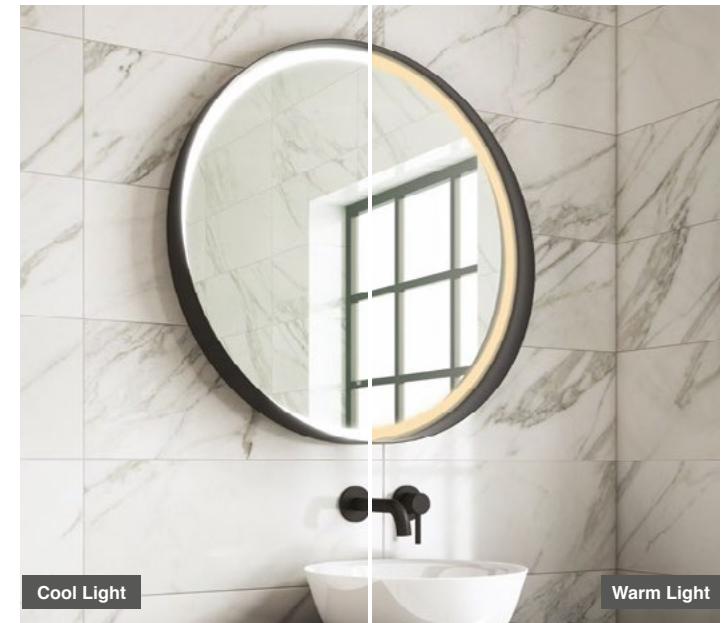

Size: H 800 x W 800 x 110mm

- Black Frame LED Mirror with Shelf
- Multi Functional Contactless Sensor Controls Light from Cool - Warm & Brightness with Memory Function
- Heated Demister Pad
- IP44
- Lumens (Lm) 2244
- Kelvins (k) 3000-6000K