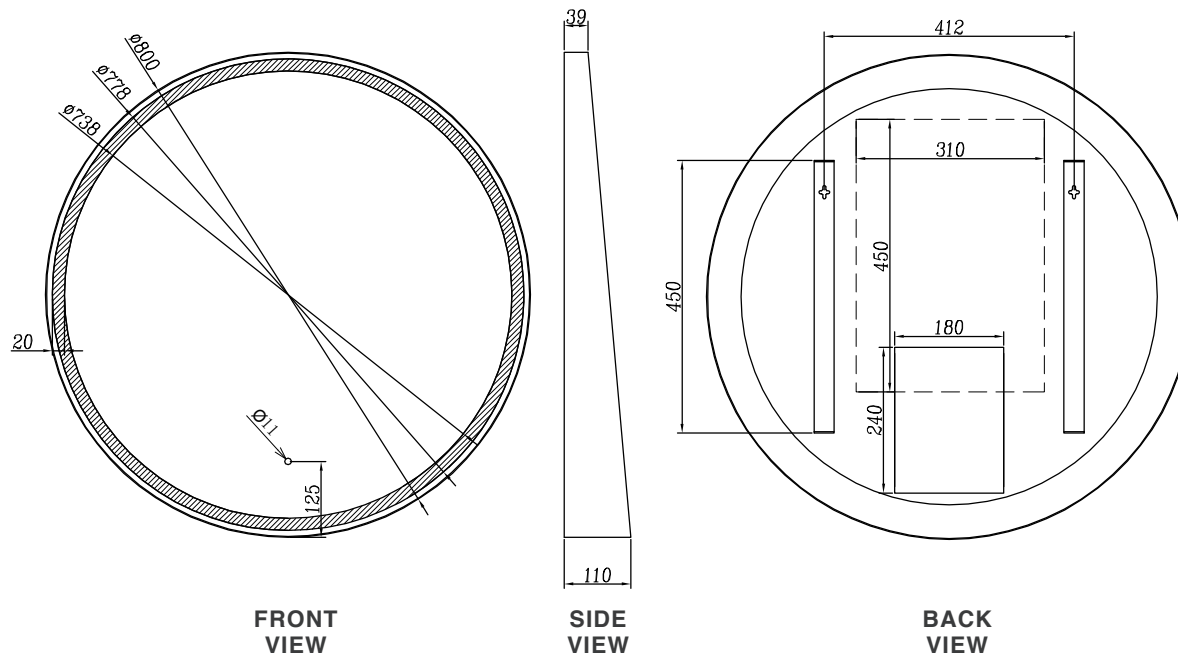

Size: H 800 x W 800 x 110mm

- Black Frame LED Mirror with Shelf
- Multi Functional Contactless Sensor Controls Light from Cool - Warm & Brightness with Memory Function
- Heated Demister Pad
- IP44
- Lumens (Lm) 2244
- Kelvins (k) 3000-6000K