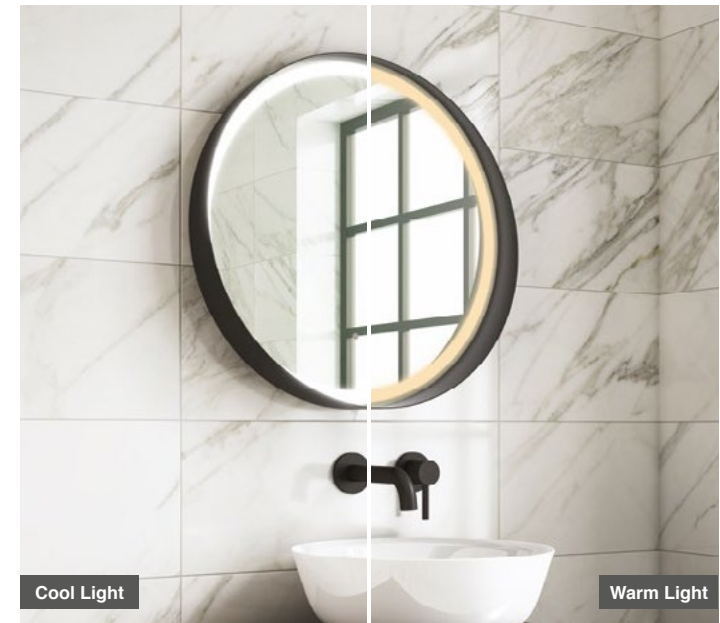

Size: H 600 x W 600 x 110mm

- Black Frame LED Mirror with Shelf
- Multi Functional Contactless Sensor Controls Light from Cool - Warm & Brightness with Memory Function
- Heated Demister Pad
- IP44
- Lumens (Lm) 1632
- Kelvins (k) 3000-6000K