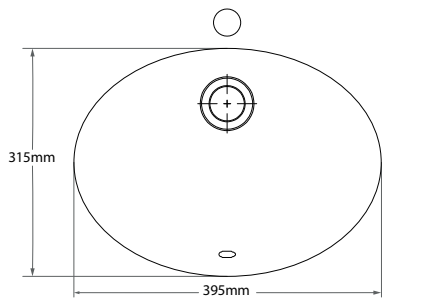

*Please note the top drawer is a dummy drawer and does not open

The information contained on this page was correct at date of issue. Fitting dimensions are provided as a guide only. Some variation may occur due to manufacturing tolerances. We pursue a policy of continuing improvement in design and performance of our products and so reserve the right to change specifications without prior notice.