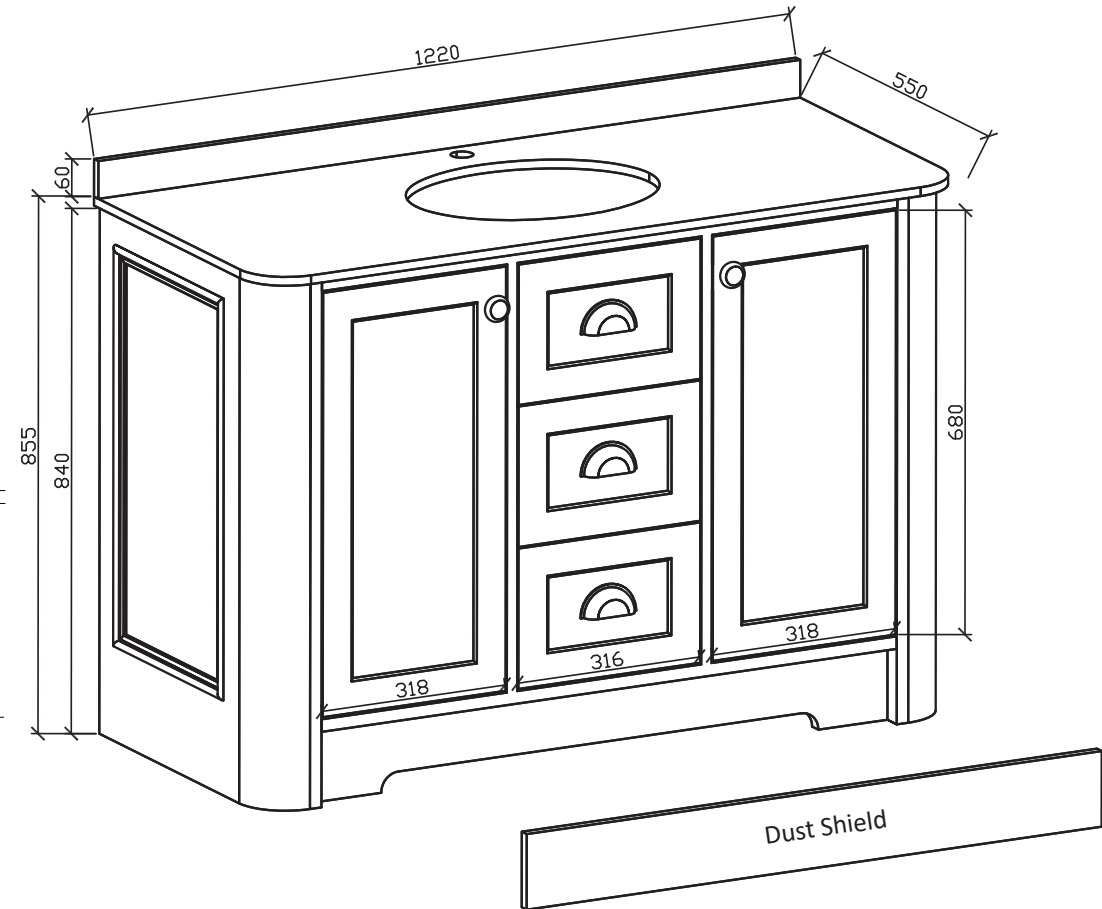

Farnham 1200mm 2 Door / 3 Drawer* Floor Unit & Carrara Marble Worktop c/w Single Undermount Basin

RANGE: FARNHAM

SIZE: H 855 X W 1220 X D 550mm

FINISH: MATT

TAP HOLE(S): ONE

BASIN MATERIAL: CARRARA MARBLE WORKTOP
C/W UNDERMOUNT CERAMIC BASIN

COLOURS: PURE WHITE, DOVE GREY, LUXE BLUE

AVAILABLE IN 3 COLOURS

Pure White
Matt

Dove Grey
Matt

Luxe Blue
Matt

**Please note the top drawer is a dummy drawer and does not open*

The information contained on this page was correct at date of issue. Fitting dimensions are provided as a guide only. Some variation may occur due to manufacturing tolerances. We pursue a policy of continuing improvement in design and performance of our products and so reserve the right to change specifications without prior notice.