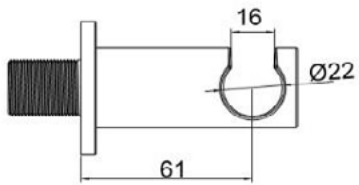

<b>Construction</b>	Brass Body (CuZn40Pb18)
<b>Finishes</b>	Chrome plated to BS EN 248
<b>Product Type</b>	Contemporary
<b>Plumbing Systems</b>	Suitable for all plumbing systems
<b>Fitting</b>	G1/2" BSP
<b>Guarantee</b>	10 years against manufacturing faults (3 Years on Serviceable Parts).
<b>Additional Information</b>	Integrated wall elbow