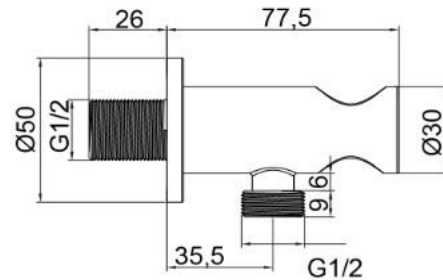

<b>Construction</b>	Brass Body (CuZn40Pb18)
<b>Finishes</b>	Chrome plated to BS EN 248
<b>Product Type</b>	Contemporary
<b>Plumbing Systems</b>	Suitable for all plumbing systems
<b>Fitting</b>	G1/2" BSP
<b>Guarantee</b>	10 years against manufacturing faults (3 Years on Serviceable Parts).
<b>Additional Information</b>	Integrated wall elbow

The information contained on this page was correct at date of issue. Fitting dimensions are provided as a guide only. Some variation may occur due to manufacturing tolerances. We pursue a policy of continuing improvement in design and performance of our products and so reserve the right to change specifications without prior notice.