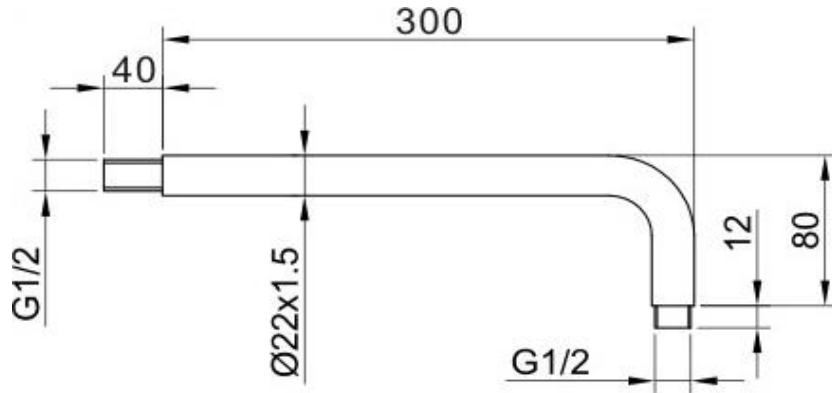

**Construction**

**Finishes**

**Product Type**

**Plumbing Systems**

**Fitting**

**Guarantee**

Brass Body (CuZn40Pb18)

Chrome plated to BS EN 248

Contemporary

Suitable for all plumbing systems

G1/2" BSP

10 years against manufacturing faults (3 Years on Serviceable Parts).

The information contained on this page was correct at date of issue. Fitting dimensions are provided as a guide only. Some variation may occur due to manufacturing tolerances. We pursue a policy of continuing improvement in design and performance of our products and so reserve the right to change specifications without prior notice.