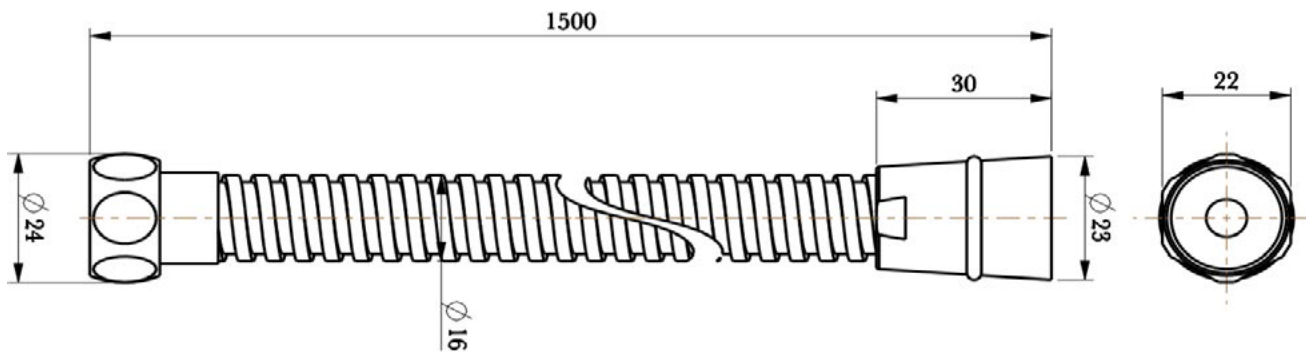

Construction	Stainless steel
Finishes	Chrome
Product Type	Contemporary
Plumbing Systems	Suitable for all plumbing systems
Certification	Manufactured to comply with CE
Additional Information	Double interlock, Nut to Cone connection